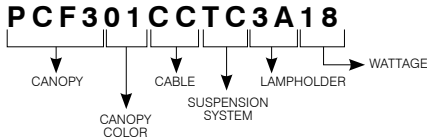

GU24 CANOPY CODIFICATION EXAMPLE

GU24 Canopy ORDERING CODE

CANOPY	CANOPY COLOR	CABLE OR STEM	SUSPENSION SYSTEM	LAMPHOLDER
P3	PAINT	120V CABLE	TC	2C
PD1	01 White	BK Black	TC Gaby Center	2C GU24
PDR1	02 Black	WH White		
PR1	05 Architectural Bronze	STEM		
	PLATED	06 06"		
	04BR Brushed Chrome	12 12"		
	12BR Brushed Nickel	18 18"		
	13 Satin Nickel	24 24"		
		36 36"		
		48 48"		
(Stem available only with P3 and PR1)				
		FABRIC		
		BK Black		
		ST Silver		
		OT Orange		
		RT Red		
		BRT Brown		
		BBT Brown/Beige		

Glass Shade 57

**Complete unit consists of:
Canopy + Cable/Stem + Suspension System + Shade**

FLUORESCENT CANOPY CODIFICATION EXAMPLE

Fluorescent Canopy ORDERING CODE

CANOPY	CANOPY COLOR	CABLE AND STEM	SUSPENSION SYSTEM	LAMPHOLDER	WATTAGE
PCFR1 PCF3	PAINT	CABLE	TC	3A	
	01 White	BK Black	TC Gaby Center	3A Compact Fluorescent	13 13W DTT G24q-1
	02 Black	CC Clear			18 18W DTT G24q-2 18W TTT GX24q-2
	05 Architectural Bronze	STEM			42 26W DTT G24q-3 26W TTT GX24q-3 32W TTT GX24q-3 42W TTT GX24q-4
	PLATED	06 06"			
	04BR Brushed Chrome	12 12"			
	12BR Brushed Nickel	18 18"			
	13 Satin Nickel	24 24"			
		36 36"			
		48 48"			