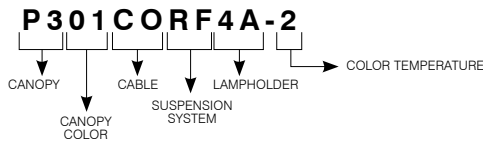

LED CANOPY CODIFICATION EXAMPLE

LED Canopy ORDERING CODE

CANOPY	CANOPY COLOR	CABLE OR STEM	SUSPENSION SYSTEM	LAMPHOLDER	COLOR TEMPERATURE
P3	PAINT	CABLE	RF	4A	
PD1 PDR1 PR1	01 White	BK Black	RF Threaded Ring	4A LED	-2 2,700K
	02 Black	CO Metal			-3 3,000K
	05 Architectural Bronze	STEM			
	PLATED	06 06"			
	04BR Brushed Chrome	12 12"			
	12BR Brushed Nickel	18 18"			
	13 Satin Nickel	24 24"			
		36 36"			
		48 48"			

(Stem available only with P3 and PR1)