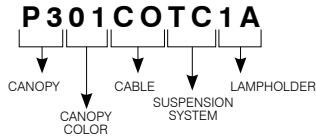

Glass Shade 57

**Complete unit consists of:
Canopy + Cable/Stem + Suspension System + Shade**

BI-PIN AND MR16 CANOPY CODIFICATION EXAMPLE

BI-PIN and MR16 Canopy ORDERING CODE

CANOPY	CANOPY COLOR	CABLE OR STEM	SUSPENSION SYSTEM	LAMPHOLDER	VOLTAGE
P1	PAINTED	12V COAXIAL CABLE	TC Gaby Center	1A Bi-Pin and MR16	Standard: 120V/12V 277V/12V
P2	01 White	BK Black			
P3	02 Black	CO Metal			
PD1	05 Architectural Bronze				
PDR1		STEM			(Available only with Bi-Pin and stem)
PR1	PLATED	06 06"			
PR2	04 Chrome	12 12"			
	04BR Brushed Chrome	18 18"			
	12BR Brushed Nickel	24 24"			
	13 Satin Nickel	36 36"			
		48 48"			
	(Available only with P1 and P2)	(Stem available only with P1, P2, P3 and PR1)