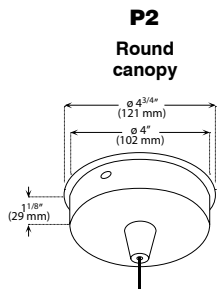

Available in 3 painted colors or 4 plated finishes.