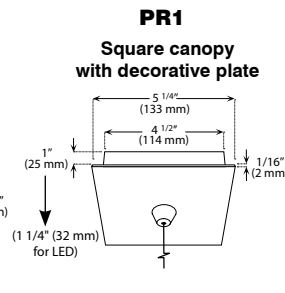

Available in 3 painted colors or 3 plated finishes.