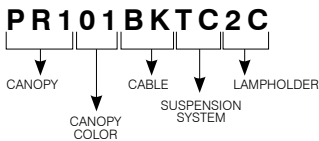

GU24 CANOPY CODIFICATION EXAMPLE

GU24 Canopy ORDERING CODE

CANOPY	CANOPY COLOR	CABLE OR STEM	SUSPENSION SYSTEM	LAMPHOLDER
P3	PAINT	120V CABLE	TC	2C
PD1	01 White	BK Black	TC Gaby Center	2C GU24
PDR1	02 Black	WH White		
PR1	05 Architectural Bronze	STEM		
	PLATED	06 06"		
	04BR Brushed Chrome	12 12"		
	12BR Brushed Nickel	18 18"		
	13 Satin Nickel	24 24"		
		36 36"		
		48 48"		
(Stem available only with P3 and PR1)				
		FABRIC		
		BK Black		
		ST Silver		
		OT Orange		
		RT Red		
		BRT Brown		
		BBT Brown/Beige