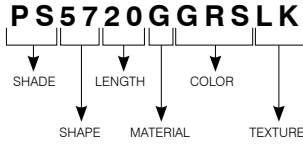

Glass Shade 57

**Complete unit consists of:
Canopy + Cable/Stem + Suspension System + Shade**

FLUORESCENT CANOPY CODIFICATION EXAMPLE

Fluorescent Canopy ORDERING CODE

CANOPY	CANOPY COLOR	CABLE AND STEM	SUSPENSION SYSTEM	LAMPHOLDER	WATTAGE
PCFR1 PCF3	PAINT	CABLE	TC	3A	
	01 White	BK Black	TC Gaby Center	3A Compact Fluorescent	13 13W DTT G24q-1
	02 Black	CC Clear			18 18W DTT G24q-2 18W TTT GX24q-2
	05 Architectural Bronze	STEM			42 26W DTT G24q-3 26W TTT GX24q-3 32W TTT GX24q-3 42W TTT GX24q-4
	PLATED	06 06"			
	04BR Brushed Chrome	12 12"			
	12BR Brushed Nickel	18 18"			
	13 Satin Nickel	24 24"			
		36 36"			
		48 48"			

LED CANOPY CODIFICATION EXAMPLE

LED Canopy ORDERING CODE

CANOPY	CANOPY COLOR	CABLE OR STEM	SUSPENSION SYSTEM	LAMPHOLDER	COLOR TEMPERATURE
P3	PAINT	CABLE	RF	4A	
PD1 PDR1 PR1	01 White	BK Black	RF Threaded Ring	4A LED	-2 2,700K
	02 Black	CO Metal			-3 3,000K
	05 Architectural Bronze	STEM			
	PLATED	06 06"			
	04BR Brushed Chrome	12 12"			
	12BR Brushed Nickel	18 18"			
	13 Satin Nickel	24 24"			
		36 36"			
		48 48"			

(Stem available only with P3 and PR1)

Glass Shade 57

**Complete unit consists of:
Canopy + Cable/Stem + Suspension System + Shade**

GLASS SHADE CODIFICATION EXAMPLE

Glass Shade ORDERING CODE

SHAPE	SHADE	LENGTH*	MATERIAL	COLOR	TEXTURE	ASPECT (Available only with clear texture)	STEM
PS	57		G				
PS	57	11 11 inches 20 20 inches	G Glass	BLS Smoked Blue GRS Smoked Grey M Smoked Amber	C Clear FF Frosted interior/exterior ICE Ice LK Lake SW Snow	A4 Bubbly A6 Granite	... Standard -TM Steel pins (Only with LED)
				R Red	C Clear FF Frosted interior/exterior ICE Ice LK Lake SW Snow	A4 Bubbly A6 Granite	
				N Natural	C Clear FF Frosted interior/exterior ICE Ice LK Lake SW Snow	A4 Bubbly A6 Granite	
				BK Black CAP Cappuccino CHO Chocolate FUR Furia NEP Neptune W White	... Standard: White interior/ Glossy exterior FF Frosted interior/exterior		
				EVA Eva VAN Vanilla	C Clear FF Frosted interior/exterior		