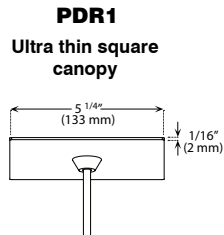

Available in 3 painted colors or 3 plated finishes.