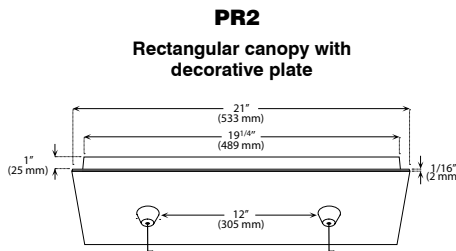

PS5711GVANC (Illustrated)

Available in 3 painted colors or 3 plated finishes.