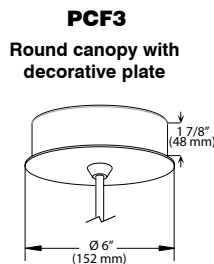

CANOPY SPECIFICATIONS

- CANOPY
- P1 and P2 are made of gauge 20 cold rolled steel.
 - P3, PD1, PDR1, PR1, PR2, PCF3 and PCFR1 are decorative plates made of gauge 14 and 20 cold rolled steel.

Available in 3 painted colors or 4 plated finishes.

PS5711GVANC (Illustrated)

PS5720GNICE (Illustrated)

INSTALLATION These canopies fit in 4" (102 mm) junction boxes.

- CABLE AND STEM**
- Cables offered in standard lengths of 6' (1,829 mm). Custom length up to 10' (3,048 mm) for 12V cable and 20' (6,096 mm) for 120V cable (available upon request).
 - 5/16" Steel stems matching the canopy color offered in increments from 6" (152 mm) to 48" (1,219 mm).