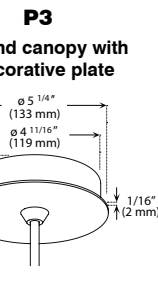

CANOPY SPECIFICATIONS

- CANOPY
- P1 and P2 are made of gauge 20 cold rolled steel.
 - P3, PD1, PDR1, PR1, PR2, PCF3 and PCFR1 are decorative plates made of gauge 14 and 20 cold rolled steel.

Available in 3 painted colors or 4 plated finishes.

PS5711GVANC (Illustrated)

PS5720GNICE (Illustrated)

INSTALLATION These canopies fit in 4" (102 mm) junction boxes.

- CABLE AND STEM**
- Cables offered in standard lengths of 6' (1,829 mm). Custom length up to 10' (3,048 mm) for 12V cable and 20' (6,096 mm) for 120V cable (available upon request).
 - 5/16" Steel stems matching the canopy color offered in increments from 6" (152 mm) to 48" (1,219 mm).