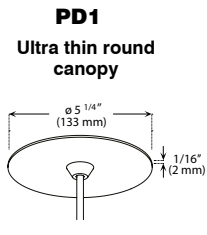

Available in 3 painted colors or 3 plated finishes.