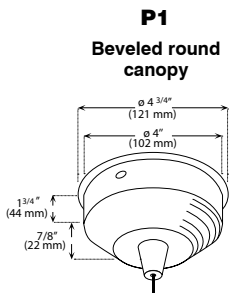

CANOPY SPECIFICATIONS

- CANOPY
- P1 and P2 are made of gauge 20 cold rolled steel.
 - P3, PD1, PDR1, PR1, PR2, PCF3 and PCFR1 are decorative plates made of gauge 14 and 20 cold rolled steel.

Available in 3 painted colors or 4 plated finishes.

PS5711GVANC (Illustrated)

PS5720GNICE (Illustrated)

INSTALLATION These canopies fit in 4" (102 mm) junction boxes.

- CABLE AND STEM**
- Cables offered in standard lengths of 6' (1,829 mm). Custom length up to 10' (3,048 mm) for 12V cable and 20' (6,096 mm) for 120V cable (available upon request).
 - 5/16" Steel stems matching the canopy color offered in increments from 6" (152 mm) to 48" (1,219 mm).