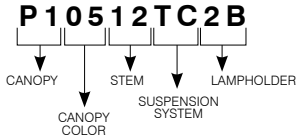

Glass Shade 57

**Complete unit consists of:
Canopy + Cable/Stem + Suspension System + Shade**

G9 CANOPY CODIFICATION EXAMPLE

G9 Canopy ORDERING CODE

CANOPY	CANOPY COLOR	STEM	SUSPENSION SYSTEM	LAMPHOLDER
P1	PAINTED	STEM	TC	2B
P2	01 White	06 06"	TC Gaby Center	2B G9
PR1	02 Black	12 12"		
	05 Architectural Bronze	18 18"		
	PLATED	24 24"		
	04 Chrome	36 36"		
	04BR Brushed Chrome	48 48"		
	12BR Brushed Nickel			
	13 Satin Nickel			
(Available only with P1 and P2)