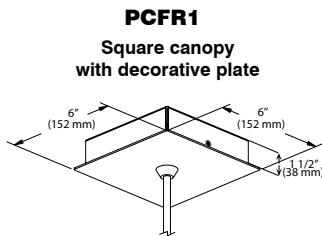

Available in 3 painted colors or 3 plated finishes.