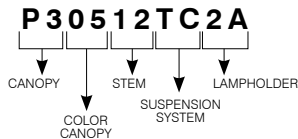

MED/E26 CANOPY CODIFICATION EXAMPLE

MED/E26 Canopy ORDERING CODE

CANOPY	CANOPY COLOR	CABLE AND STEM	SUSPENSION SYSTEM	LAMPHOLDER
P1	PAINTED	120V CABLE	TC Gaby Center	2A MED/E26
P2	01 White	BK Black		
P3	02 Black	WH White		
PD1	05 Architectural Bronze			
PDR1		FABRIC		
PR1	PLATED	BKT Black		
PR2	04 Chrome	ST Silver		
	04BR Brushed Chrome	OT Orange		
	12BR Brushed Nickel	RT Red		
	13 Satin Nickel	BRT Brown		
	(Available only with P1 and P2)	BBT Brown/Beige		
		(Stem available only with P1, P2, P3 and PR1)