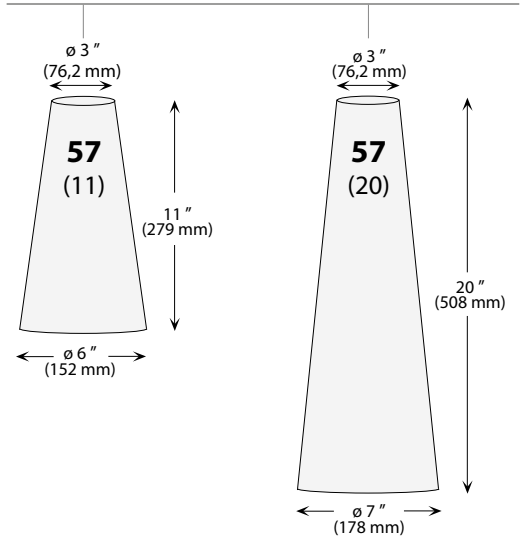

Glass Shade 57

**Complete unit consists of:
Canopy + Cable/Stem + Suspension System + Shade**

FLUORESCENT SPECIFICATIONS

SOURCE	Compact Fluorescent Lamps 13W, 18W, 26W and 32W (not included)
POWER SUPPLY	120V/277V Universal Electronic Ballast
DIMMING	No dimming available
CERTIFICATION	cULus E303743

LED SPECIFICATIONS

INSTALLATION	For PD1 and PDR1 canopies junction box extension is provided.
CRI	90 +
COLOR TEMPERATURE	2,700K or 3,000K
POWER SUPPLY	Magtech Driver, constant current output.
SOURCE	Bridgelux LED arrays 6W. Delivers a lumen maintenance greater than 70% after 50,000 hours of operation (L70). Provide a clean white light without pixilation and produces high quality true color. Inside 3 steps MacAdam ellipse.
LUMENS OUTPUT	270 lumens, 45 lumens/watt
VOLTAGE	120V
WARRANTY	5 year warranty on the LED module and driver
DIMMING	Dimmable with leading edge/forward phase and trailing edge/reverse phase or electronic low voltage dimmers. Please see web site for complete compatibility chart.
CERTIFICATION	cULus E357146

SUPPORT

GABY CENTER Gaby Center made of alloy steel.

TC

THREADED RING Threaded Ring made of high quality aluminum.

RF

DIMENSIONS FOR 57

CONTRAST
LIGHTING

CONTRAST LIGHTING M. L. INC.
1009 RUE DU PARC-INDUSTRIEL
LÉVIS QC G6Z 1C5
CANADA

Tel: 1-888-839-4624
Fax: 1-877-839-7057
info@contrastlighting.com
www.contrastlighting.com

2015-01