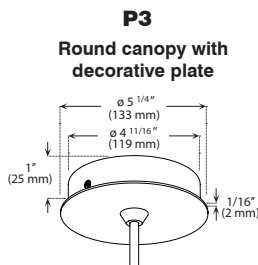

Available in 3 painted colors or 3 plated finishes.