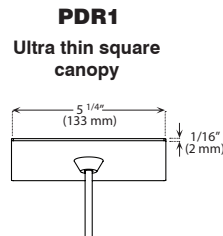

Available in 3 painted colors or 3 plated finishes.

Available in 3 painted colors or 3 plated finishes.

PS050GBK (Illustrated)

INSTALLATION These canopies fit in 4" (102 mm) junction boxes.

- CABLE AND STEM**
- Cables offered in standard lengths of 6' (1,829 mm). Custom length up to 10' (3,048 mm) for 12V cable (available upon request).
 - 5/16" Steel stems matching the canopy color offered in increments from 6" (152 mm) to 48" (1,219 mm).