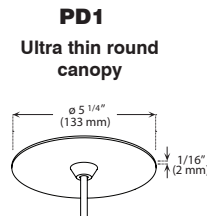

Available in 3 painted colors or 3 plated finishes.