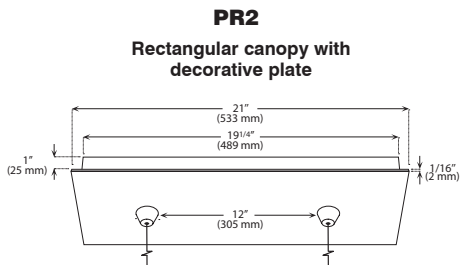

CANOPY SPECIFICATIONS

- CANOPY
- P1 and P2 are made of gauge 20 cold rolled steel.
 - P3, PD1, PDR1, PR1 and PR2 are decorative plates made of gauge 14 and 20 cold rolled steel.

Available in 3 painted colors or 4 plated finishes.

Available in 3 painted colors or 3 plated finishes.

Available in 3 painted colors or 3 plated finishes.

PS050GBK (Illustrated)

INSTALLATION These canopies fit in 4" (102 mm) junction boxes.

- CABLE AND STEM**
- Cables offered in standard lengths of 6' (1,829 mm). Custom length up to 10' (3,048 mm) for 12V cable (available upon request).
 - 5/16" Steel stems matching the canopy color offered in increments from 6" (152 mm) to 48" (1,219 mm).