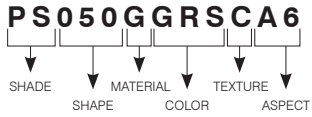

BI-PIN AND MR16 CANOPY CODIFICATION EXAMPLE

BI-PIN and MR16 canopy ORDERING CODE

CANOPY	CANOPY COLOR	CABLE OR STEM	SUSPENSION SYSTEM	LAMPHOLDER	VOLTAGE
P1	PAINTED	12V COAXIAL CABLE	CONE	1A	
P2	01 White	BK Black	C1	Bi-Pin and MR16	Standard: 120V/12V
P3	02 Black	CO Metal	C2		277V/12V
PD1	05 Architectural Bronze		C3		(Available only with Bi-Pin and stem)
PDR1		STEM			
PR1	PLATED	06 06"			
PR2	04 Chrome	12 12"			
	04BR Brushed Chrome	18 18"			
	12BR Brushed Nickel	24 24"			
	13 Satin Nickel	36 36"			
		48 48"			
	(Available only with P1 and P2)	(Stem available only with P1, P2, P3 and PR1)			

G9 CANOPY CODIFICATION EXAMPLE

G9 canopy ORDERING CODE

CANOPY	CANOPY COLOR	STEM	SUSPENSION SYSTEM	LAMPHOLDER
P1	PAINTED	STEM	CONE	2B G9
P2	01 White	06 06"	C1	
PR1	02 Black	12 12"	C2	
	05 Architectural Bronze	18 18"	C3	
	PLATED	24 24"		
	04 Chrome	36 36"		
	04BR Brushed Chrome	48 48"		
	12BR Brushed Nickel			
	13 Satin Nickel			
	(Available only with P1 and P2)			

Glass Shade 050

**Complete unit consists of:
Canopy + Cable/Stem + Suspension System + Shade**

GLASS SHADE CODIFICATION EXAMPLE

Glass Shade ORDERING CODE

SHADE	SHAPE	MATERIAL	COLOR	TEXTURE	ASPECT (Available only with clear texture)
PS	050	G			
PS	050	G Glass	BLS Smoked Blue GRS Smoked Grey M Smoked Amber R Red N Natural BK Black CAP Cappuccino CHO Chocolate FUR Furia NEP Neptune W White EVA Eva VAN Vanilla	C Clear F Frosted interior FF Frosted interior/exterior C Clear FF Frosted interior/exterior ... Standard: White interior/ Glossy exterior FF Frosted interior/exterior C Clear F Frosted interior FF Frosted interior/exterior	A4 Bubbly A6 Granite A4 Bubbly A6 Granite