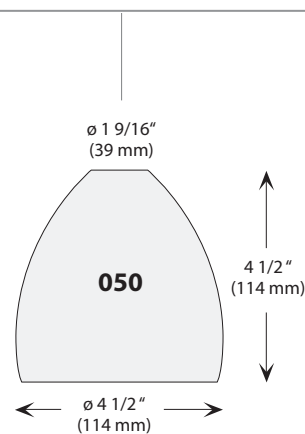

DIMENSIONS FOR 050