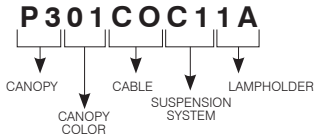

Available in 3 painted colors or 3 plated finishes.

Available in 3 painted colors or 3 plated finishes.

PS050GBK (Illustrated)

INSTALLATION These canopies fit in 4" (102 mm) junction boxes.

- CABLE AND STEM**
- Cables offered in standard lengths of 6' (1,829 mm). Custom length up to 10' (3,048 mm) for 12V cable (available upon request).
 - 5/16" Steel stems matching the canopy color offered in increments from 6" (152 mm) to 48" (1,219 mm).

SUPPORT

CONE Three different shapes are offered. Machined steel cones are painted or plated to match to canopy color.

DIMENSIONS FOR 050

Glass Shade 050

**Complete unit consists of:
Canopy + Cable/Stem + Suspension System + Shade**

BI-PIN AND MR16 CANOPY CODIFICATION EXAMPLE

BI-PIN and MR16 canopy ORDERING CODE

CANOPY	CANOPY COLOR	CABLE OR STEM	SUSPENSION SYSTEM	LAMPHOLDER	VOLTAGE
P1	PAINTED	12V COAXIAL CABLE	CONE	1A	
P2	01 White	BK Black	C1	Bi-Pin and MR16	Standard: 120V/12V
P3	02 Black	CO Metal	C2		277V/12V
PD1	05 Architectural Bronze		C3		(Available only with Bi-Pin and stem)
PDR1		STEM			
PR1	PLATED	06 06"			
PR2	04 Chrome	12 12"			
	04BR Brushed Chrome	18 18"			
	12BR Brushed Nickel	24 24"			
	13 Satin Nickel	36 36"			
		48 48"			
	(Available only with P1 and P2)	(Stem available only with P1, P2, P3 and PR1)			