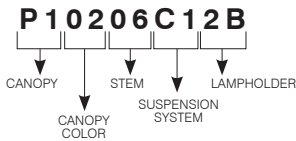

G9 CANOPY CODIFICATION EXAMPLE

G9 canopy ORDERING CODE

CANOPY	CANOPY COLOR	STEM	SUSPENSION SYSTEM	LAMPHOLDER
P1	PAINTED	STEM	CONE	2B G9
P2	01 White	06 06"	C1	
PR1	02 Black	12 12"	C2	
	05 Architectural Bronze	18 18"	C3	
	PLATED	24 24"		
	04 Chrome	36 36"		
	04BR Brushed Chrome	48 48"		
	12BR Brushed Nickel			
	13 Satin Nickel			
	(Available only with P1 and P2)