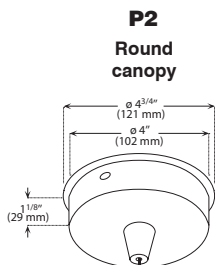

CANOPY SPECIFICATIONS

- CANOPY
- P1 and P2 are made of gauge 20 cold rolled steel.
 - P3, PD1, PDR1, PR1 and PR2 are decorative plates made of gauge 14 and 20 cold rolled steel.

Available in 3 painted colors or 4 plated finishes.

Available in 3 painted colors or 3 plated finishes.

Available in 3 painted colors or 3 plated finishes.

PS050GBK (Illustrated)

INSTALLATION These canopies fit in 4" (102 mm) junction boxes.

- CABLE AND STEM**
- Cables offered in standard lengths of 6' (1,829 mm). Custom length up to 10' (3,048 mm) for 12V cable (available upon request).
 - 5/16" Steel stems matching the canopy color offered in increments from 6" (152 mm) to 48" (1,219 mm).

BI-PIN AND MR16 CANOPY CODIFICATION EXAMPLE

BI-PIN and MR16 canopy ORDERING CODE

CANOPY	CANOPY COLOR	CABLE OR STEM	SUSPENSION SYSTEM	LAMPHOLDER	VOLTAGE
P1	PAINTED	12V COAXIAL CABLE	CONE	1A	
P2	01 White	BK Black	C1	Bi-Pin and MR16	Standard: 120V/12V
P3	02 Black	CO Metal	C2		277V/12V
PD1	05 Architectural Bronze		C3		(Available only with Bi-Pin and stem)
PDR1		STEM			
PR1	PLATED	06 06"			
PR2	04 Chrome	12 12"			
	04BR Brushed Chrome	18 18"			
	12BR Brushed Nickel	24 24"			
	13 Satin Nickel	36 36"			
		48 48"			
	(Available only with P1 and P2)	(Stem available only with P1, P2, P3 and PR1)			