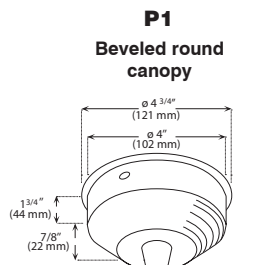

CANOPY SPECIFICATIONS

- CANOPY
- P1 and P2 are made of gauge 20 cold rolled steel.
 - P3, PD1, PDR1, PR1 and PR2 are decorative plates made of gauge 14 and 20 cold rolled steel.

Available in 3 painted colors or 4 plated finishes.

Available in 3 painted colors or 3 plated finishes.

Available in 3 painted colors or 3 plated finishes.

PS050GBK (Illustrated)

INSTALLATION These canopies fit in 4" (102 mm) junction boxes.

- CABLE AND STEM**
- Cables offered in standard lengths of 6' (1,829 mm). Custom length up to 10' (3,048 mm) for 12V cable (available upon request).
 - 5/16" Steel stems matching the canopy color offered in increments from 6" (152 mm) to 48" (1,219 mm).

BI-PIN AND MR16 CANOPY CODIFICATION EXAMPLE

BI-PIN and MR16 canopy ORDERING CODE

CANOPY	CANOPY COLOR	CABLE OR STEM	SUSPENSION SYSTEM	LAMPHOLDER	VOLTAGE
P1	PAINTED	12V COAXIAL CABLE	CONE	1A	
P2	01 White	BK Black	C1	Bi-Pin and MR16	Standard: 120V/12V
P3	02 Black	CO Metal	C2		277V/12V
PD1	05 Architectural Bronze		C3		(Available only with Bi-Pin and stem)
PDR1		STEM			
PR1	PLATED	06 06"			
PR2	04 Chrome	12 12"			
	04BR Brushed Chrome	18 18"			
	12BR Brushed Nickel	24 24"			
	13 Satin Nickel	36 36"			
		48 48"			
	(Available only with P1 and P2)	(Stem available only with P1, P2, P3 and PR1)			