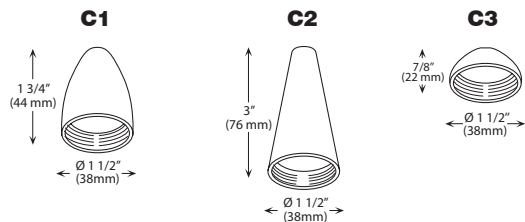

Glass Shade 050

**Complete unit consists of:
Canopy + Cable/Stem + Suspension System + Shade**

BI-PIN (GY6.35) SPECIFICATIONS

SOCKET	Universal GY6.35/GX5.3
SOURCE	Low Voltage Halogen Lamps Maximum Wattage: 50W Bi-Pin Lamp (included) Shielded MR16 Lamp (not included)
POWER SUPPLY	120V/12V Electronic converter 277V/12V Electronic converter (available only with stem)
DIMMING	Compatible with Electronic Low Voltage (ELV) or Incandescent (TRIAC) dimmers
CERTIFICATION	cULus E172892

G9 SPECIFICATIONS (Available only with stem)

SOCKET	G9 Base
SOURCE	G9 Line Voltage Lamps (not included)
POWER SUPPLY	Line Voltage 120V
DIMMING	Compatible with Incandescent (TRIAC) dimmers
CERTIFICATION	cULus E172892

SUPPORT

CONE Three different shapes are offered. Machined steel cones are painted or plated to match to canopy color.