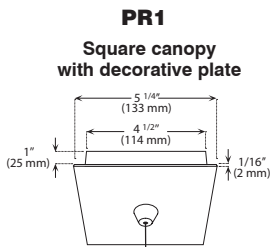

Available in 3 painted colors or 3 plated finishes.