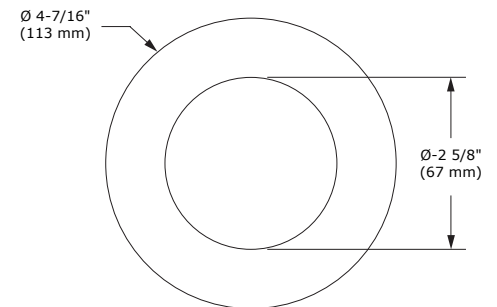

COMPATIBLE HOUSINGS

	IC Air Tight Remodel Housing	IC Air Tight New Construction Housing	
LED	Non Available	GU10 LED 9.8W NW3000T-LED MR16 LED GU 5.3 11.5W NW3000CE-LED NW3000E-LED PAR16 LED 8W NW3000CA-LED	
	Remodel Housing	New Construction Housing	Insulated Housing
HALOGENS	Non Available	MR16 GU 5.3 50W NW3000CE NW3000CM NW3000LE NW3000LM GU10 50W NW3000LT	GU10 50W ISMR3000T