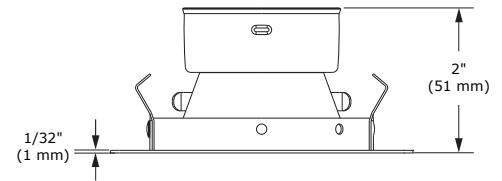

T3450K

3-1/2" Series

Very Low Profile Regressed Trim

Project
Notes
Fixture Type
Date

SPECIFICATIONS

TRIM	Powder coat painted or plated die-formed steel. Different finishes available. Painted finishes available with Marine Grade option.	
LAMPS (maximum wattage)	GU10 LED 9.8W MR16 LED GU 5.3 11.5W PAR16 LED 8W	GU10 50W MR16 GU 5.3 50W
	If you want to use the dimming option and you use a GU10 or PAR16 LED lamp, please refer regularly to the lamp manufacturer compatibility list. For dimming a MR16 LED lamp, please refer to the selected housing specification sheet (compatible housings list below). *Use supplied glass lens only with un protected MR16 lamps.	
REFLECTORS	Standard: Anodized Aluminum Options: Specular Painted Black (BK) White (-01) Clear (CL) Black (-02) Matte White (-11)	
CEILING CUTOUT	Ø 3-5/8" (92 mm)	
CERTIFICATION	• cULus E343977 for damp locations (for GU10, MR16 and PAR16 LED lamps) • cULus E174023 for damp locations (for MR16, GU10 halogen lamps)	
WARRANTY	1 year for standard finishes, 2 years on "Marine Grade" finishes.	

COMPATIBLE HOUSINGS

	IC Air Tight Remodel Housing	IC Air Tight New Construction Housing	
LED	Non Available	GU10 LED 9.8W NW3000T-LED MR16 LED GU 5.3 11.5W NW3000CE-LED NW3000E-LED PAR16 LED 8W NW3000CA-LED	
	Remodel Housing	New Construction Housing	Insulated Housing
HALOGENS	Non Available	MR16 GU 5.3 50W NW3000CE NW3000CM NW3000LE NW3000LM GU10 50W NW3000LT	GU10 50W ISMR3000T