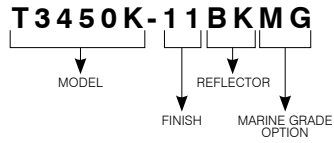

T3450K

3-1/2" Series

CODIFICATION EXAMPLE

ORDERING CODE

MODEL	TRIM FINISH	REFLECTOR	MARINE GRADE
T3450K			
T3450K	-01 White	ANODIZED	MG (optional)
	-02 Black	Aluminum (standard)	May be applied on finishes:
	-03 Gold Plated 24K		-01, -02, -05, -06, -11 and -15.
	-04 Chrome	SPECULAR	
	-04BR Brushed Chrome	CL Clear	
	-05 Architectural Bronze	BK Black	
	-06 Antique Copper		
	-11 Matte White	PAINTED	
	-12BR Brushed Nickel	-01 White	
	-13 Satin Nickel	-02 Black	
	-15 Metallic Grey	-11 Matte White	
	-17 Antique Nickel		

MARINE GRADE - Unless otherwise indicated, trims are for interior, cold and exterior locations where fixtures are not subject to direct rain or snow exposure as in soffits. MARINE GRADE treatment is recommended for exterior, shower and high salinity environment.