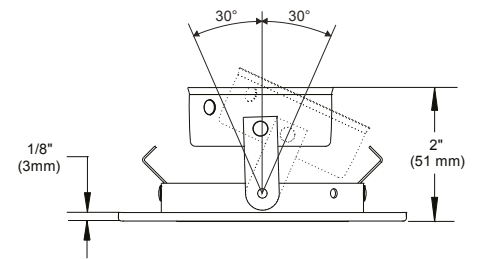

COMPATIBLE HOUSINGS

	IC Air Tight Remodel Housing	IC Air Tight New Construction Housing
LED	GU10 LED 9.8W IT3000T-LED MR16 LED GU 5.3 11.5W IT3000CE-LED IT3000E-LED PAR16 LED 8W CA3000-LED	GU10 LED 9.8W NW3000T-LED MR16 LED GU 5.3 11.5W NW3000CE-LED NW3000E-LED PAR16 LED 8W NW3000CA-LED
HALOGENS	Remodel Housing MR16 GU 5.3 50W IT3000LE IT3000LM GU10 50W IT3000LT	New Construction Housing MR16 GU 5.3 50W NW3000CE NW3000CM NW3000LE NW3000LM GU10 50W NW3000LT
		Insulated Housing MR16 GU 5.3 20W ISMR3000E20 ISMR3000M ISMR3000M20