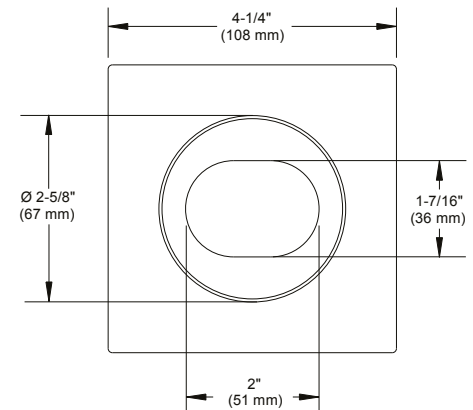

COMPATIBLE HOUSINGS

	IC Air Tight Remodel Housing	IC Air Tight New Construction Housing
LED	GU10 LED 9.8W IT3000T-LED MR16 LED GU 5.3 11.5W IT3000CE-LED IT3000E-LED PAR16 LED 8W CA3000-LED	GU10 LED 9.8W NW3000T-LED MR16 LED GU 5.3 11.5W NW3000CE-LED NW3000E-LED PAR16 LED 8W NW3000CA-LED
HALOGENS	Remodel Housing MR16 GU 5.3 50W IT3000LE IT3000LM GU10 50W IT3000LT	New Construction Housing MR16 GU 5.3 50W NW3000CE NW3000CM NW3000LE NW3000LM GU10 50W NW3000LT
		Insulated Housing MR16 GU 5.3 20W ISMR3000E20 ISMR3000M ISMR3000M20