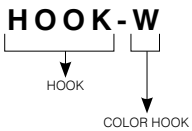

ACCESSORIES CODIFICATION EXAMPLE

ORDERING CODE for accessories

HOOK	HOOK COLOR
HOOK	-
HOOK Hook	W Matte White B Matte Black