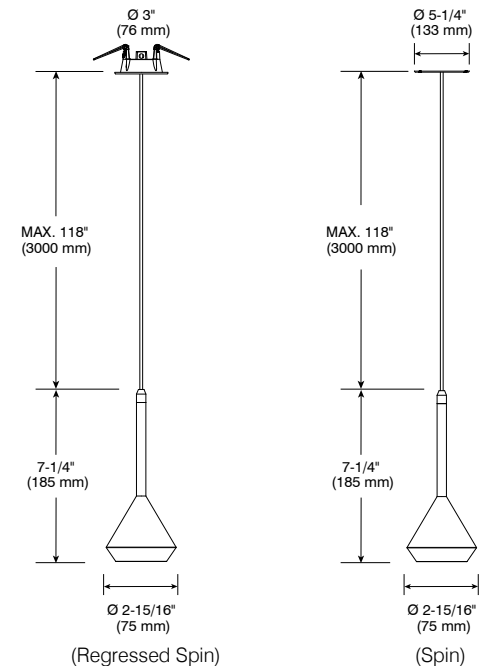

## LED Suspended Lampshade

SPIN-B-30 (Illustrated)

SPIN-W-30 (Illustrated)

## SPECIFICATIONS

COLOR TEMPERATURE	3,000K
CRI	90 +
LED MODULE	CREE
VOLTAGE	120V Line voltage
PERFORMANCE	9W - 580 lumens ies file available on <a href="http://www.contrastlighting.com">www.contrastlighting.com</a>
LIFESPAN	50,000 hours
CANOPY	Painted aluminum: Matte White <b>(W)</b> or Matte Black <b>(B)</b>
LAMPSHADE MATERIAL	Painted aluminum: Matte White <b>(W)</b> or Matte Black <b>(B)</b>
LENS	PMMA (Polymethyl Methacrylate) Beam 40°
CABLE	Coaxial cables offered in 118" (3 000 mm) standard size.
CEILING CUTOUT	<b>ø 2-5/8" (66 mm) for regressed version</b>
MOUNTING	This canopy adapts to 4" (102 mm) junction box.
DIMMING	We invite you to consult frequently our Web site to find our suggested compatible dimmers (ELV) list: <a href="http://www.contrastlighting.com">www.contrastlighting.com</a>
CERTIFICATION	cULus <b>E357146</b> Certification for damp locations
WARRANTY	2 years