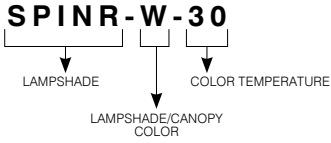

Spin

LED Suspended Lampshade

RECESSED SPIN CODIFICATION EXAMPLE

ORDERING CODE for Regressed Spin

LAMP SHADE	LAMP SHADE/CANOPY COLOR	COLOR TEMPERATURE
SPINR	-	30
SPINR	W Matte White B Matte Black	30 3,000K