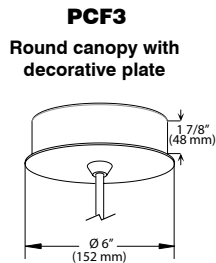

## CANOPY SPECIFICATIONS

- CANOPY
- P1 and P2 are made of gauge 20 cold rolled steel.
  - P3, PD1, PDR1, PR1, PR2, PCF3 and PCFR1 are decorative plates made of gauge 14 and 20 cold rolled steel.

Available in 3 painted colors or 4 plated finishes.

PS6614N-NFF (Illustrated)

**INSTALLATION** These canopies fit in 4" (102 mm) junction boxes.

- CABLE AND STEM**
- Cables offered in standard lengths of 6' (1,829 mm). Custom length up to 10' (3,048 mm) for 12V cable and 20' (6,096 mm) for 120V cable (available upon request).
  - 5/16" Steel stems matching the canopy color offered in increments from 6" (152 mm) to 48" (1,219 mm).

## DIMENSIONS FOR 66