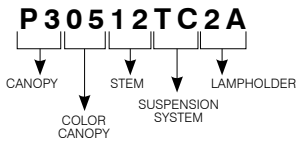

MED/E26 CANOPY CODIFICATION EXAMPLE

MED/E26 Canopy ORDERING CODE

CANOPY	CANOPY COLOR	CABLE AND STEM	SUSPENSION SYSTEM	LAMPHOLDER
P1	PAINTED	120V CABLE	TC Gaby Center	2A MED/E26
P2	01 White	BK Black		
P3	02 Black	WH White		
PD1	05 Architectural Bronze			
PDR1		FABRIC		
PR1	PLATED	BKT Black		
PR2	04 Chrome	ST Silver		
	04BR Brushed Chrome	OT Orange		
	12BR Brushed Nickel	RT Red		
	13 Satin Nickel	BRT Brown		
	(Available only with P1 and P2)	BBT Brown/Beige		
		(Stem available only with P1, P2, P3 and PR1)		

The interior glass must be 11 inches or longer to cover the lamp.