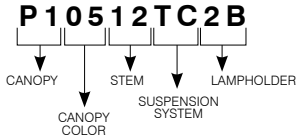

Glass Shade 66

**Complete unit consists of:
Canopy + Cable/Stem + Suspension System + Shade**

G9 CANOPY CODIFICATION EXAMPLE

G9 Canopy ORDERING CODE

CANOPY	CANOPY COLOR	STEM	SUSPENSION SYSTEM	LAMPHOLDER
P1	PAINTED	STEM	TC	2B
P2	01 White	06 06"	TC Gaby Center	2B G9
PR1	02 Black	12 12"		
	05 Architectural Bronze	18 18"		
	24 24"	24 24"		
	36 36"	36 36"		
	48 48"	48 48"		
	PLATED			
	04 Chrome			
	04BR Brushed Chrome			
	12BR Brushed Nickel			
	13 Satin Nickel			
	(Available only with P1 and P2)