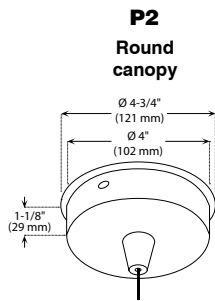

Available in 3 painted colors or 4 plated finishes.