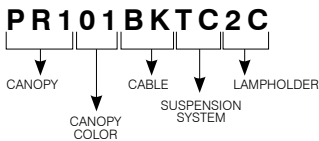

GU24 CANOPY CODIFICATION EXAMPLE

GU24 Canopy ORDERING CODE

CANOPY	CANOPY COLOR	CABLE OR STEM	SUSPENSION SYSTEM	LAMPHOLDER
P3	PAINT	120V CABLE	TC	2C
PD1	01 White	BK Black	TC Gaby Center	2C GU24
PDR1	02 Black	WH White		
PR1	05 Architectural Bronze	06 06"		
	12 12"	12 12"		
	18 18"	18 18"		
	24 24"	24 24"		
	36 36"	36 36"		
	48 48"	48 48"		
	PLATED	FABRIC		
	04BR Brushed Chrome	BK Black		
	12BR Brushed Nickel	ST Silver		
	13 Satin Nickel	OT Orange		
		RT Red		
		BRT Brown		
		BBT Brown/Beige		
		(Stem available only with P3 and PR1)