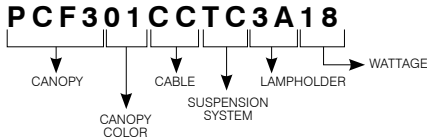

Glass Shade 66

**Complete unit consists of:
Canopy + Cable/Stem + Suspension System + Shade**

FLUORESCENT CANOPY CODIFICATION EXAMPLE

Fluorescent Canopy ORDERING CODE

CANOPY	CANOPY COLOR	CABLE AND STEM	SUSPENSION SYSTEM	LAMPHOLDER	WATTAGE
PCFR1 PCF3	PAINT	CABLE	TC	3A	
	01 White	BK Black	TC Gaby Center	3A Compact Fluorescent	13 13W DTT G24q-1
	02 Black	CC Clear			18 18W DTT G24q-2 18W TTT GX24q-2
	05 Architectural Bronze				
	PLATED	STEM			42 26W DTT G24q-3 26W TTT GX24q-3 32W TTT GX24q-3 42W TTT GX24q-4
	04BR Brushed Chrome	06 06"			
	12BR Brushed Nickel	12 12"			
	13 Satin Nickel	18 18"			
		24 24"			
		36 36"			
		48 48"			

The interior glass must be 11 inches or longer to cover the lamp.