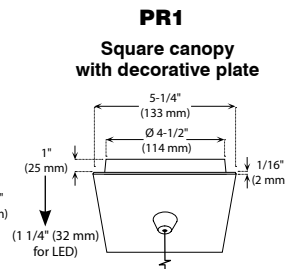

Available in 3 painted colors or 3 plated finishes.