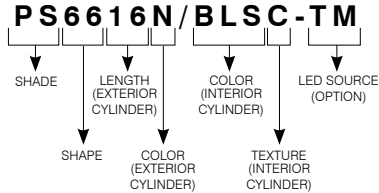

Glass Shade 66

**Complete unit consists of:
Canopy + Cable/Stem + Suspension System + Shade**

GLASS SHADE CODIFICATION EXAMPLE

Glass Shade ORDERING CODE

SHADE	SHAPE	LENGTH (EXTERIOR CYLINDER)		COLOR (EXTERIOR CYLINDER)		/	COLOR (INTERIOR CYLINDER)		TEXTURE (INTERIOR CYLINDER)		STEM	
PS	66	08	8"	N	Natural	/	BLS	Smoked Blue	C	Clear	...	Standard
PS	66	14	14"	N	Natural	/	GRS	Smoked Grey	FF	Frosted interior/exterior	-TM	Steel pins
		16	16"				M	Smoked Amber				(Only with LED)
							N	Natural				
							EVA	Eva				
							VAN	Vanilla				
							R	Red				
							BK	Black	...	Standard : White		
							CAP	Cappuccino		interior/Glossy exterior		
							CHO	Chocolate	FF	Frosted interior/exterior		
							FUR	Furia				
							NEP	Neptune				
							W	White				

* MED/E26 and Fluorescent options available only with PS6614 and PS6616 which have interior glass of 11 inches or more.