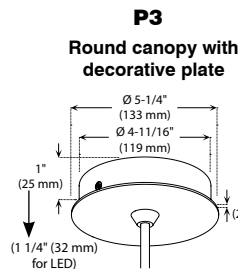

## CANOPY SPECIFICATIONS

- CANOPY
- P1 and P2 are made of gauge 20 cold rolled steel.
  - P3, PD1, PDR1, PR1, PR2, PCF3 and PCFR1 are decorative plates made of gauge 14 and 20 cold rolled steel.

Available in 3 painted colors or 4 plated finishes.

PS6614N-NFF (Illustrated)

**INSTALLATION** These canopies fit in 4" (102 mm) junction boxes.

- CABLE AND STEM**
- Cables offered in standard lengths of 6' (1,829 mm). Custom length up to 10' (3,048 mm) for 12V cable and 20' (6,096 mm) for 120V cable (available upon request).
  - 5/16" Steel stems matching the canopy color offered in increments from 6" (152 mm) to 48" (1,219 mm).

## DIMENSIONS FOR 66