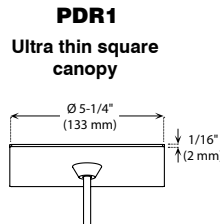

Available in 3 painted colors or 3 plated finishes.