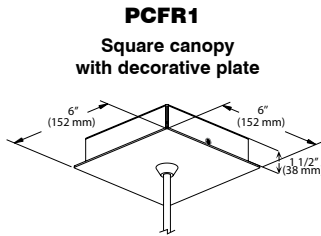

Available in 3 painted colors or 3 plated finishes.