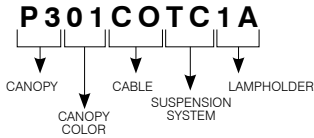

Glass Shade 66

**Complete unit consists of:
Canopy + Cable/Stem + Suspension System + Shade**

BI-PIN AND MR16 CANOPY CODIFICATION EXAMPLE

BI-PIN and MR16 Canopy ORDERING CODE

CANOPY	CANOPY COLOR	CABLE OR STEM	SUSPENSION SYSTEM	LAMPHOLDER	VOLTAGE
P1	PAINTED	12V COAXIAL CABLE	TC Gaby Center	1A Bi-Pin and MR16	Standard: 120V/12V
P2	01 White	BK Black			277V/12V
P3	02 Black	CO Metal			
PD1	05 Architectural Bronze				(Available only with Bi-Pin and stem)
PDR1		STEM			
PR1	PLATED	06 06"			
PR2	04 Chrome	12 12"			
	04BR Brushed Chrome	18 18"			
	12BR Brushed Nickel	24 24"			
	13 Satin Nickel	36 36"			
		48 48"			
	(Available only with P1 and P2)	(Stem available only with P1, P2, P3 and PR1)