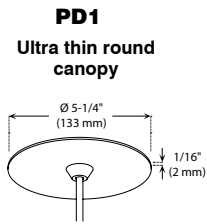

Available in 3 painted colors or 3 plated finishes.