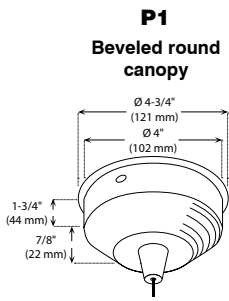

Glass Shade 66

Project _____
Notes _____
Fixture Type _____
Date _____

DESCRIPTION

No matter where it is located, this shape of mouth blown glass of the highest quality guarantees to give out a decorative effect by playing with the light. Endless combinations of shapes, colors and textures allow to create a luminaire adapted to your needs.

CANOPY SPECIFICATIONS

1. CANOPY
2. P1 and P2 are made of gauge 20 cold rolled steel.
   - P3, PD1, PDR1, PR1, PR2, PCF3 and PCFR1 are decorative plates made of gauge 14 and 20 cold rolled steel.

Available in 3 painted colors or 4 plated finishes.