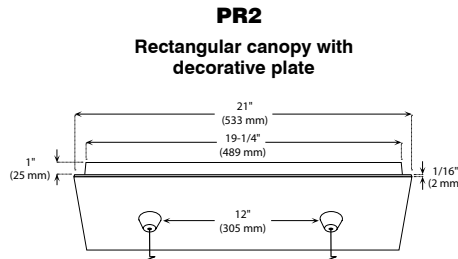

Available in 3 painted colors or 3 plated finishes.