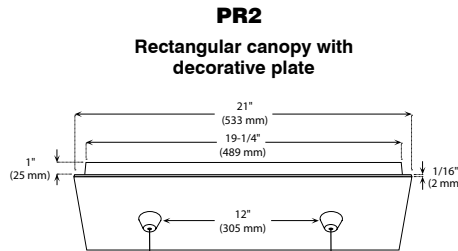

Available in 3 painted colors or 3 plated finishes.