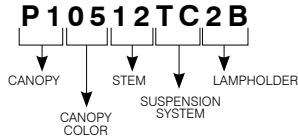

Glass Shade 56

Complete unit consists of:
Canopy + Cable/Stem + Suspension System + Shade

G9 CANOPY CODIFICATION EXAMPLE

G9 Canopy ORDERING CODE

CANOPY	CANOPY COLOR	STEM	SUSPENSION SYSTEM	LAMPHOLDER
P1	PAINTED	STEM	TC	2B
P2	01 White	06 06"	TC Gaby Center	2B G9
PR1	02 Black	12 12"		
	05 Architectural Bronze	18 18"		
		24 24"		
		36 36"		
		48 48"		
	PLATED			
	04 Chrome			
	04BR Brushed Chrome			
	12BR Brushed Nickel			
	13 Satin Nickel			
	(Available only with P1 and P2)