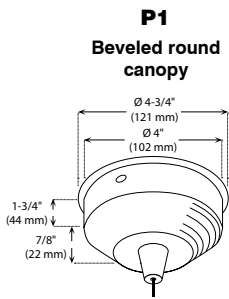

Glass Shade 56

Project _____
Notes _____
Fixture Type _____
Date _____

DESCRIPTION

No matter where it is located, this shape of mouth blown glass of the highest quality guarantees to give out a decorative effect by playing with the light. Endless combinations of shapes, colors and textures allow to create a luminaire adapted to your needs.

CANOPY SPECIFICATIONS

1. CANOPY
2. P1 and P2 are made of gauge 20 cold rolled steel.
   - P3, PD1, PDR1, PR1, PR2, PCF3 and PCFR1 are decorative plates made of gauge 14 and 20 cold rolled steel.

Available in 3 painted colors or 4 plated finishes.