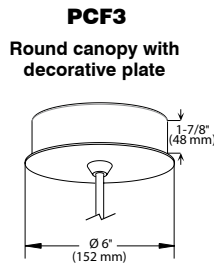

## CANOPY SPECIFICATIONS

- CANOPY
- P1 and P2 are made of gauge 20 cold rolled steel.
  - P3, PD1, PDR1, PR1, PR2, PCF3 and PCFR1 are decorative plates made of gauge 14 and 20 cold rolled steel.

Available in 3 painted colors or 4 plated finishes.

PS5612GCHO (Illustrated)

**INSTALLATION** These canopies fit in 4" (102 mm) junction boxes.

- CABLE AND STEM**
- Cables offered in standard lengths of 6' (1,829 mm). Custom length up to 10' (3,048 mm) for 12V cable and 20' (6,096 mm) for 120V cable (available upon request).
  - 5/16" Steel stems matching the canopy color offered in increments from 6" (152 mm) to 48" (1,219 mm).