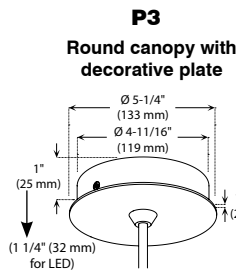

## CANOPY SPECIFICATIONS

- CANOPY
- P1 and P2 are made of gauge 20 cold rolled steel.
  - P3, PD1, PDR1, PR1, PR2, PCF3 and PCFR1 are decorative plates made of gauge 14 and 20 cold rolled steel.

Available in 3 painted colors or 4 plated finishes.

PS5612GCHO (Illustrated)

**INSTALLATION** These canopies fit in 4" (102 mm) junction boxes.

- CABLE AND STEM**
- Cables offered in standard lengths of 6' (1,829 mm). Custom length up to 10' (3,048 mm) for 12V cable and 20' (6,096 mm) for 120V cable (available upon request).
  - 5/16" Steel stems matching the canopy color offered in increments from 6" (152 mm) to 48" (1,219 mm).