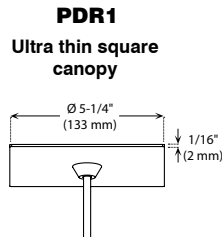

Available in 3 painted colors or 3 plated finishes.