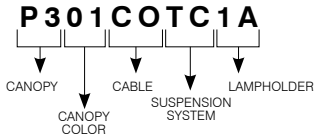

Glass Shade 56

**Complete unit consists of:
Canopy + Cable/Stem + Suspension System + Shade**

BI-PIN AND MR16 CANOPY CODIFICATION EXAMPLE

BI-PIN and MR16 Canopy ORDERING CODE

CANOPY	CANOPY COLOR	CABLE OR STEM	SUSPENSION SYSTEM	LAMPHOLDER	VOLTAGE
P1	PAINTED	12V COAXIAL CABLE	TC Gaby Center	1A Bi-Pin and MR16	Standard: 120V/12V 277V/12V
P2	01 White	BK Black			
P3	02 Black	CO Metal			
PD1	05 Architectural Bronze				
PDR1		STEM			
PR1	PLATED	06 06"			
PR2	04 Chrome	12 12"			
	04BR Brushed Chrome	18 18"			
	12BR Brushed Nickel	24 24"			
	13 Satin Nickel	36 36"			
		48 48"			
	(Available only with P1 and P2)	(Stem available only with P1, P2, P3 and PR1)			(Available only with Bi-Pin and stem)