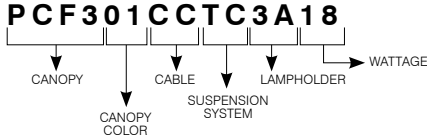

Glass Shade 56

**Complete unit consists of:
Canopy + Cable/Stem + Suspension System + Shade**

FLUORESCENT CANOPY CODIFICATION EXAMPLE

Fluorescent Canopy ORDERING CODE

CANOPY	CANOPY COLOR	CABLE AND STEM	SUSPENSION SYSTEM	LAMPHOLDER	WATTAGE
PCFR1 PCF3	PAINT	CABLE	TC	3A	
	01 White	BK Black	TC Gaby Center	3A Compact Fluorescent	13 13W DTT G24q-1
	02 Black	CC Clear			18 18W DTT G24q-2 18W TTT GX24q-2
	05 Architectural Bronze				
	PLATED	STEM			42 26W DTT G24q-3 26W TTT GX24q-3 32W TTT GX24q-3 42W TTT GX24q-4
	04BR Brushed Chrome	06 06"			
	12BR Brushed Nickel	12 12"			
	13 Satin Nickel	18 18"			
		24 24"			
		36 36"			
		48 48"			

Fluorescent available for Glass Shades of 12" (305 mm) and more.