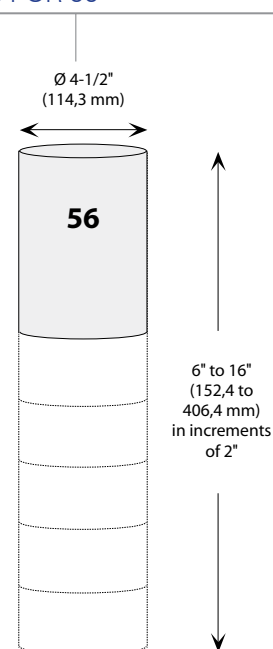

Glass Shade

56

Complete unit consists of:
Canopy + Cable/Stem + Suspension System + Shade

FLUORESCENT SPECIFICATIONS

SOURCE	Compact Fluorescent Lamps 13W, 18W, 26W and 32W (not included)
POWER SUPPLY	120V/277V Universal Electronic Ballast
DIMMING	No dimming available
CERTIFICATION	cULus E303743

LED SPECIFICATIONS

INSTALLATION	For PD1 and PDR1 canopies a junction box extension is provided.
CRI	90 +
COLOR TEMPERATURE	2,700K or 3,000K
POWER SUPPLY	Magtech Driver, constant current output.
SOURCE	Bridgelux LED arrays 6W. Delivers a lumen maintenance greater than 70% after 50,000 hours of operation (L70). Provide a clean white light without pixilation and produces high quality true color. Inside 3 steps MacAdam ellipse.
LUMENS OUTPUT	270 lumens, 45 lumens/watt
VOLTAGE	120V
WARRANTY	5 year warranty on the LED module and driver
DIMMING	Dimmable with leading edge/forward phase and trailing edge/reverse phase electronic low voltage dimmers, as well as Incandescent (TRIAC) dimmers. Please see Web site for complete compatibility chart.
CERTIFICATION	cULus E357146

SUPPORT

GABY CENTER Gaby Center made of alloy steel.

TC

THREADED RING (only for LED) Threaded Ring made of high quality aluminum.

RF

DIMENSIONS FOR 56

CONTRAST
L I G H T I N G

2015-07

1009, rue du Parc Industriel
Lévis (Québec) G6Z 1C5 Canada
Tel.: 1-888-839-4624 Fax: 1-877-839-7057
info@contrastlighting.com
www.contrastlighting.com

© 2015 Contrast Lighting M.L. Inc.
All rights reserved

Contrast Lighting reserves the right to make changes in specifications and/or to discontinue any product at any time without notice or obligation and will not be liable for any consequences resulting from the use of this publication.