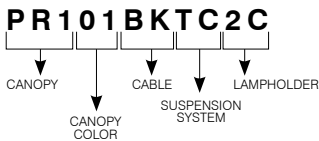

GU24 CANOPY CODIFICATION EXAMPLE

GU24 Canopy ORDERING CODE

CANOPY	CANOPY COLOR	CABLE OR STEM	SUSPENSION SYSTEM	LAMPHOLDER
P3	PAINT	120V CABLE	TC	2C
PD1	01 White	BK Black	TC Gaby Center	2C GU24
PDR1	02 Black	WH White		
PR1	05 Architectural Bronze			
		STEM		
		06 06"		
		12 12"		
		18 18"		
		24 24"		
		36 36"		
		48 48"		
	PLATED	FABRIC		
	04BR Brushed Chrome	BK Black		
	12BR Brushed Nickel	ST Silver		
	13 Satin Nickel	OT Orange		
		RT Red		
		BRT Brown		
		BBT Brown/Beige		
		(Stem available only with P3 and PR1)