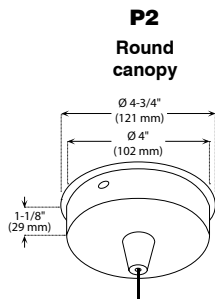

Available in 3 painted colors or 4 plated finishes.