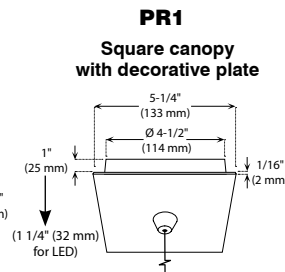

Available in 3 painted colors or 3 plated finishes.