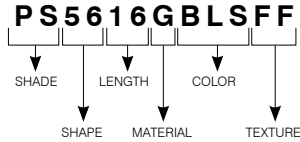

Glass Shade 56

**Complete unit consists of:
Canopy + Cable/Stem + Suspension System + Shade**

GLASS SHADE CODIFICATION EXAMPLE

Glass Shade ORDERING CODE

SHAPE	SHADE	LENGTH*	MATERIAL	COLOR	TEXTURE	ASPECT (Available only with clear texture)	STEM
PS	56	06 6 inches 08 8 inches 10 10 inches 12 12 inches 14 14 inches 16 16 inches	G Glass	BLS Smoked Blue GRS Smoked Grey M Smoked Amber	C Clear FF Frosted interior/exterior ICE Ice LK Lake LT1 Lotus frosted flower LT2 Lotus glossy flower STR Striped SW Snow	A4 Bubbly A6 Granite	... Standard -TM Steel pins (Only with LED)
				R Red	C Clear FF Frosted interior/exterior ICE Ice LK Lake SW Snow	A4 Bubbly A6 Granite	
				N Natural	C Clear FF Frosted interior/exterior ICE Ice LK Lake LT1 Lotus frosted flower LT2 Lotus glossy flower STR Striped SW Snow	A4 Bubbly A6 Granite	(Textures available only with lengths of glass 8" and 12")
				BK Black CAP Cappuccino CHO Chocolate FUR Furia NEP Neptune W White	... Standard : White interior/ Glossy exterior FF Frosted interior/exterior		
				EVA Eva VAN Vanilla	C Clear FF Frosted interior/exterior		

* MED/E26 available for Glass Shades of 10" (254 mm) and more.
Fluorescent available for Glass Shades of 12" (305 mm) and more.