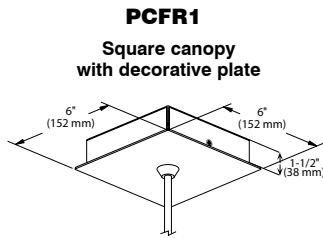

Available in 3 painted colors or 3 plated finishes.