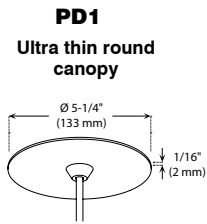

Available in 3 painted colors or 3 plated finishes.