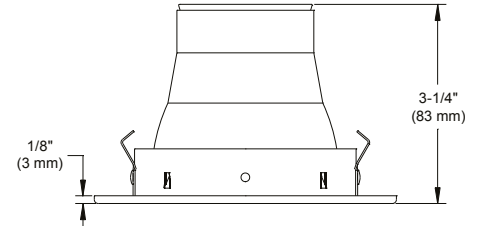

R2120

4" Series

Low Profile Very Deep Regressed Square Trim

Project
Notes
Fixture Type
Date

SPECIFICATIONS

TRIM	Powder coat painted or plated die-formed steel. Different finishes available. Painted finishes available with Marine Grade option.
LAMPS (maximum wattage)	<table border="0"> <tr> <td>MR16 LED GU 5.3 11.5W</td> <td>MR16 GU 5.3 50W</td> </tr> </table> For dimming a MR16 LED lamp, please refer to the selected housing specification sheet. (compatible housings list below). *Use supplied glass lens only with un protected MR16 lamps.
REFLECTOR	Low iridescence semi-specular aluminum
CEILING CUTOUT	Ø 4-1/4" (108 mm)
CERTIFICATION	- cULus E343977 for damp locations (for MR16 LED lamps) - cULus E174023 for damp locations (for MR16 halogen lamps)
WARRANTY	1 year for standard finishes, 2 years on "Marine Grade" finishes.

COMPATIBLE HOUSINGS

	IC Air Tight Remodel Housing	IC Air Tight New Construction Housing
LED	MR16 LED GU 5.3 11.5W IT2000E-LED	MR16 LED GU 5.3 11.5W NW2000E-LED

	Remodel Housing	New Construction Housing	Insulated Housing
HALOGENS	MR16 GU 5.3 50W IT2000E IT2000M	MR16 GU 5.3 50W NW2000E NW2000LM	MR16 GU 5.3 50W ISMR2000M