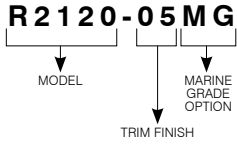

R2120

4" Series

CODIFICATION EXAMPLE

ORDERING CODE

MODEL	TRIM FINISH	MARINE GRADE
R2120		
R2120	-01 White -02 Black -03 Gold Plated 24K -04 Chrome -04BR Brushed Chrome -05 Architectural Bronze -06 Antique Copper -11 Matte White -12BR Brushed Nickel -13 Satin Nickel -15 Metallic Grey -17 Antique Nickel	MG (optional) May be applied on finishes: -01, -02, -05, -06, -11 and -15

MARINE GRADE - Unless otherwise indicated, trims are for interior, cold and exterior locations where fixtures are not subject to direct rain or snow exposure as in soffits. MARINE GRADE treatment is recommended for exterior, shower and high salinity environment.