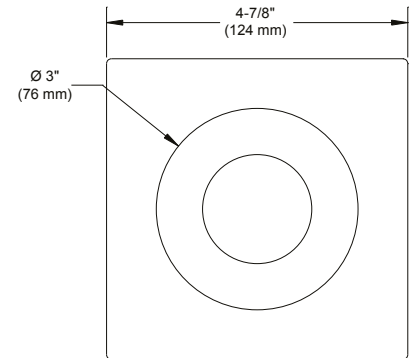

R2120

4" Series

Low Profile Very Deep Regressed Square Trim

Project
Notes
Fixture Type
Date

SPECIFICATIONS

TRIM	Powder coat painted or plated die-formed steel. Different finishes available. Painted finishes available with Marine Grade option.
LAMPS (maximum wattage)	<table border="0"> <tr> <td>MR16 LED GU 5.3 11.5W</td> <td>MR16 GU 5.3 50W</td> </tr> </table> For dimming a MR16 LED lamp, please refer to the selected housing specification sheet. (compatible housings list below). *Use supplied glass lens only with un protected MR16 lamps.
REFLECTOR	Low iridescence semi-specular aluminum
CEILING CUTOUT	Ø 4-1/4" (108 mm)
CERTIFICATION	- cULus E343977 for damp locations (for MR16 LED lamps) - cULus E174023 for damp locations (for MR16 halogen lamps)
WARRANTY	1 year for standard finishes, 2 years on "Marine Grade" finishes.

COMPATIBLE HOUSINGS

	IC Air Tight Remodel Housing	IC Air Tight New Construction Housing
LED	MR16 LED GU 5.3 11.5W IT2000E-LED	MR16 LED GU 5.3 11.5W NW2000E-LED

	Remodel Housing	New Construction Housing	Insulated Housing
HALOGENS	MR16 GU 5.3 50W IT2000E IT2000M	MR16 GU 5.3 50W NW2000E NW2000LM	MR16 GU 5.3 50W ISMR2000M