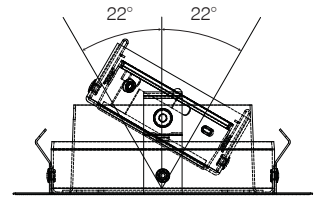

EXTERIOR ADJUSTABLE CENTER

INTERIOR ADJUSTABLE CENTER