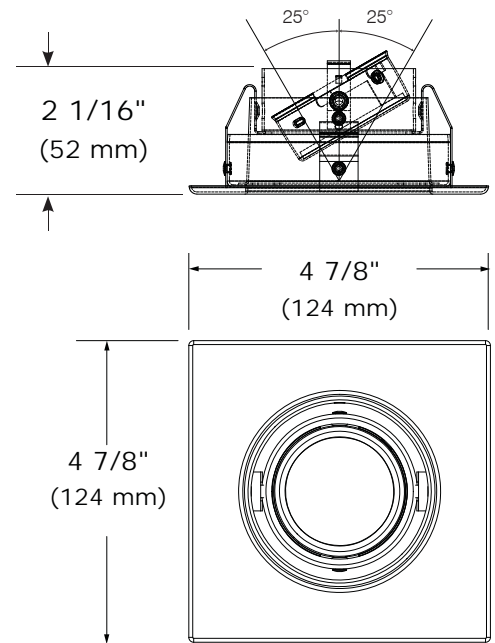

INTERIOR ADJUSTABLE CENTER