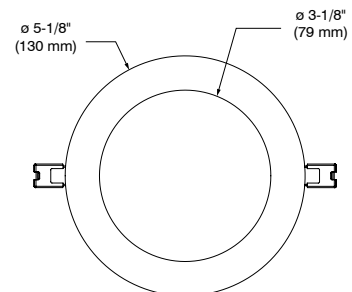

#### SPECIFICATIONS

COLOR TEMPERATURES	3,000K and 4,000K
CRI	80+
LED MODULE	Epistar 2835
VOLTAGE	120 VAC
POWER	9 Watts
POWER FACTOR	>85%
LUMEN OUTPUT	Up to 700 lumens, 78 lm/W
LIFESPAN	L70 @ 50,000 hours
TRIM	Thin profile 1-1/8" (28 mm) Matte White <b>(-11)</b> , Matte Black <b>(-22)</b> or Brushed Nickel <b>(-12BR)</b> available. Packaged with a plastic protection film on the bottom face to ensure ease of installation.
BEAM	Very Wide Flood → 110°
WIRE TYPE	FT4
MOUNTING	The space required beyond ceiling material is 1-1/2" (38 mm). The maximal thickness of the ceiling is 1" (25 mm). Beyond this thickness, springs will apply less pressure between the trim and the ceiling. The base of the trim will thus have some difficulty to sit flush with the ceiling.