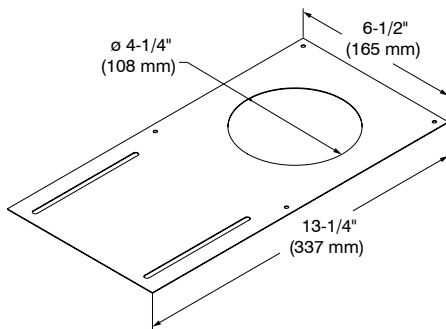

SPECIFICATION SHEET

PROF40

4" Profilux Series

**Complete Unit: LED Round Downlight Trim
including the Junction Box and Driver**

MOUNTING PLATES OPTION

Code: P4RN (without bars)

P4RNW (with bars)

P4RN