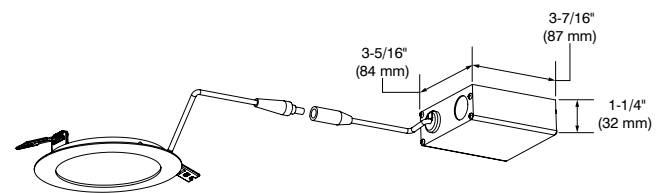

#### SPECIFICATIONS

COLOR TEMPERATURES	3,000K and 4,000K
CRI	80+
LED MODULE	Epistar 2835
VOLTAGE	120 VAC
POWER	9 Watts
POWER FACTOR	>85%
LUMEN OUTPUT	Up to 700 lumens, 78 lm/W
LIFESPAN	L70 @ 50,000 hours
TRIM	Thin profile 1-1/8" (28 mm) Matte White <b>(-11)</b> , Matte Black <b>(-22)</b> or Brushed Nickel <b>(-12BR)</b> available. Packaged with a plastic protection film on the bottom face to ensure ease of installation.
BEAM	Very Wide Flood → 110°
WIRE TYPE	FT4
MOUNTING	The space required beyond ceiling material is 1-1/2" (38 mm). The maximal thickness of the ceiling is 1" (25 mm). Beyond this thickness, springs will apply less pressure between the trim and the ceiling. The base of the trim will thus have some difficulty to sit flush with the ceiling.