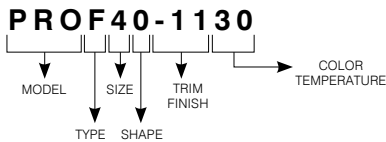

PROF40

4" Profilux Series

Complete Unit: LED Round Downlight Trim including the Junction Box and Driver

SPECIFICATIONS (CONT)

CEILING CUTOUT	ø 4-1/4" (108 mm) MIN ø 4-1/8" (105 mm) / MAX ø 5" (127 mm)
JUNCTION BOX	Junction box with independent auxiliary connection and keyholes for fixing to the structure. Includes driver with factory assembled triple push-in connectors. Also provided with 1 complimentary 1/2" (13 mm) strain relief connector for non-metallic sheathed cable as well as 2 screws and anchors for fixation.
DIMMING	Compatible with Electronic Low Voltage (ELV) and Incandescent (TRIAC) dimmers. We invite you to consult frequently our Web site to find our suggested compatible dimmers list: www.contrastlighting.com
OPTIONS	• 6' (2 m) and 20' (6 m) cables (see ordering code) • Mounting Plates (see ordering code) • Goof Rings (see ordering code)
CERTIFICATION	• Certified ETL for wet locations and insulated ceilings (type IC) • Certified ASTM E283 Air Tight • Certified Energy Star®
WARRANTY	5-year warranty

CODIFICATION EXAMPLE

ORDERING CODES

MODEL	TYPE	SIZE	SHAPE	TRIM FINISHES	COLOR TEMPERATURES
PRO	F	4	0		
PRO Profilux	F Fixed	4 4 inches	0 Round	-11 Matte White	30 3,000K
				-12BR Brushed Nickel	40 4,000K
				-22 Matte Black	

CONTRASTE

1009, rue du Parc Industriel
Lévis (Québec) G6Z 1C5 Canada
Tel.: 1-888-839-4624
Fax.: 1-877-839-7057
contrastlighting.com
info@contrastlighting.com

© 2017 Contrast Lighting M.L. Inc.
All rights reserved

Contrast Lighting M.L. Inc. reserves the right to make changes in specifications and/or to discontinue any product at any time without notice or obligation and will not be liable for any consequences resulting from the use of this publication.