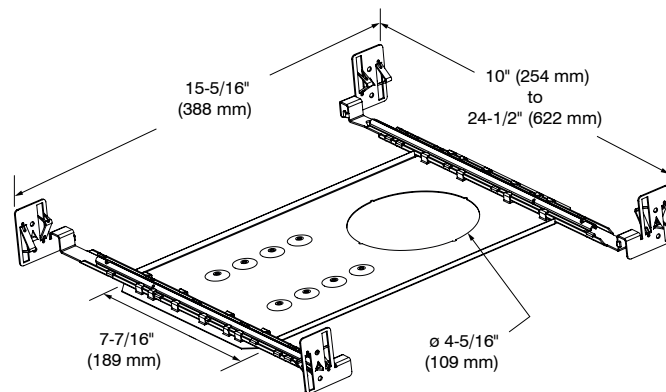

P4RNW

GOOF RINGS OPTION

Code: RR4-11 (Matte White)

RR4-12BR (Brushed Nickel)

RR4-22 (Matte Black)

Outside diameter: $\varnothing$ 6-1/8" (156 mm)

Inside diameter: $\varnothing$ 4-1/4" (108 mm)

CABLES OPTION

Code: PRO-CBL6 (6' (2 m))

PRO-CBL20 (20' (6 m))

CONTRASTE

1009, rue du Parc Industriel
Lévis (Québec) G6Z 1C5 Canada
Tel.: 1-888-839-4624
Fax.: 1-877-839-7057
contrastlighting.com
info@contrastlighting.com

© 2017 Contrast Lighting M.L. Inc.
All rights reserved

Contrast Lighting M.L. Inc. reserves the right to make changes in specifications and/or to discontinue any product at any time without notice or obligation and will not be liable for any consequences resulting from the use of this publication.