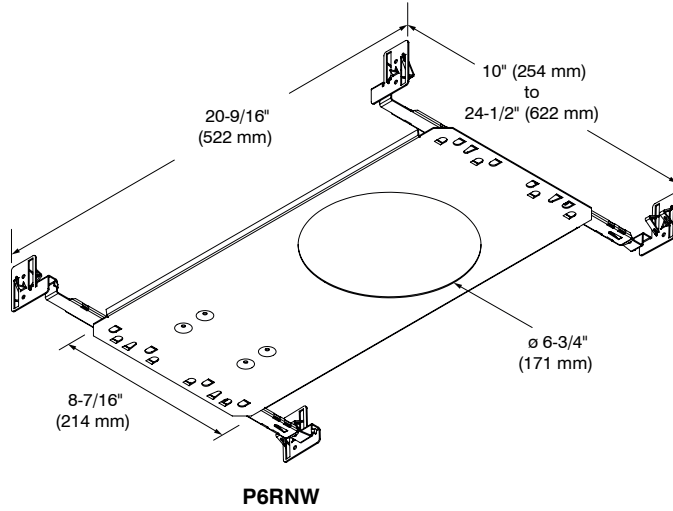

PROC61

6" Profilux Series

Complete Unit: LED Square Indirect Lighting Trim including the Junction Box and Driver

Project _____

Notes _____

Fixture Type _____

Date _____

MOUNTING PLATE OPTION

Code: P6RN (without bars)
P6RNW (with bars)

CABLE OPTION

Code: PRO-CBL6 (6' (2 m))
PRO-CBL20 (20' (6 m))