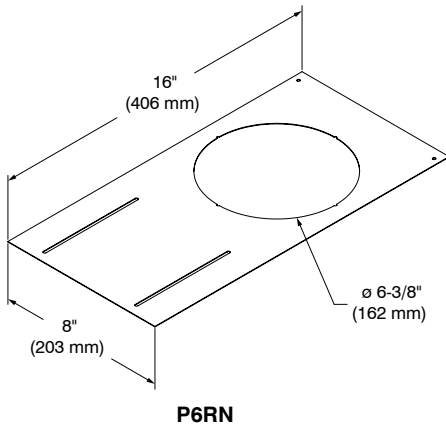

PROC61

6" Profilux Series

Complete Unit: LED Square Indirect Lighting Trim including the Junction Box and Driver

Project _____

Notes _____

Fixture Type _____

Date _____

MOUNTING PLATE OPTION

Code: P6RN (without bars)
P6RNW (with bars)

CABLE OPTION

Code: PRO-CBL6 (6' (2 m))
PRO-CBL20 (20' (6 m))