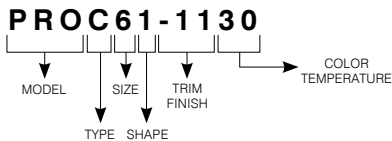

CODIFICATION EXAMPLE

ORDERING CODES

MODEL	TYPE	SIZE	SHAPE	TRIM FINISHES	COLOR TEMPERATURES
PRO	C	6	1		
PRO Profilux	C Indirect Lighting	6 6 inches	1 Square	-11 Matte White -12BR Brushed Nickel	30 3,000K 40 4,000K