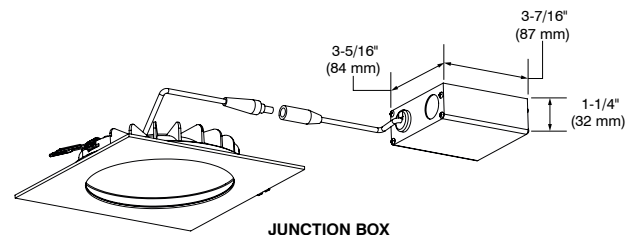

SPECIFICATION SHEET

PROC61

6" Profilux Series

Complete Unit: LED Square Indirect Lighting Trim including the Junction Box and Driver

Project _____

Notes _____

Fixture Type _____

Date _____

PROC61-11xx (illustrated)

Recessed ultra-thin LED trim for insulated ceiling and suitable for dry locations. The thin profile with spring clips allows for quick and easy installation. Ideal for confined spaces.

SPECIFICATIONS

COLOR TEMPERATURES	3,000K and 4,000K
CRI	80+
LED MODULE	Epistar 2835 - Meets ANSI CCT binning requirements
VOLTAGE	120 VAC
POWER	12 Watts
POWER FACTOR	>85%
LUMEN OUTPUT	Up to 800 lumens, 67 lm/W
LIFESPAN	L70 @ 50,000 hours
TRIM	Thin profile 1-3/16" (30 mm) Matte White (-11) or Brushed Nickel (-12BR) available.
BEAM	Very Wide Flood → 150°
WIRE TYPE	FT4
MOUNTING	The space required beyond ceiling material is 1-1/2" (38 mm). The maximal thickness of the ceiling is 1" (25 mm). Beyond this thickness, springs will apply less pressure between the trim and the ceiling. The base of the trim will thus have some difficulty to fit perfectly with the ceiling.