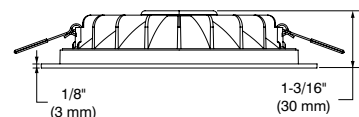

Recessed ultra-thin LED trim for insulated ceiling and suitable for dry locations. The thin profile with spring clips allows for quick and easy installation. Ideal for confined spaces.

SPECIFICATIONS

COLOR TEMPERATURES	3,000K and 4,000K
CRI	80+
LED MODULE	Epistar 2835
VOLTAGE	120 VAC
POWER	12 Watts
POWER FACTOR	>85%
LUMEN OUTPUT	Up to 850 lumens, 71 lm/W
LIFESPAN	L70 @ 50,000 hours
TRIM	Thin profile 1-3/16" (30 mm) Matte White (-11) or Brushed Nickel (-12BR) available. Packaged with a plastic protection film on the bottom face to ensure ease of installation.
BEAM	Very Wide Flood → 150°
WIRE TYPE	FT4
MOUNTING	The space required beyond ceiling material is 1-1/2" (38 mm). The maximal thickness of the ceiling is 1" (25 mm). Beyond this thickness, springs will apply less pressure between the trim and the ceiling. The base of the trim will thus have some difficulty to sit flush with the ceiling.