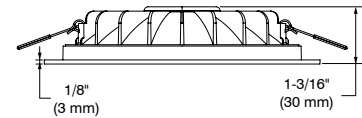

SPECIFICATIONS

COLOR TEMPERATURES	3,000K and 4,000K
CRI	80+
LED MODULE	Epistar 2835 - Meets ANSI CCT binning requirements
VOLTAGE	120 VAC
POWER	12 Watts
POWER FACTOR	>85%
LUMEN OUTPUT	Up to 800 lumens, 67 lm/W
LIFESPAN	L70 @ 50,000 hours
TRIM	Thin profile 1-3/16" (30 mm) Matte White (-11) or Brushed Nickel (-12BR) available.
BEAM	Very Wide Flood → 150°
WIRE TYPE	FT4
MOUNTING	The space required beyond ceiling material is 1-1/2" (38 mm). The maximal thickness of the ceiling is 1" (25 mm). Beyond this thickness, springs will apply less pressure between the trim and the ceiling. The base of the trim will thus have some difficulty to fit perfectly with the ceiling.