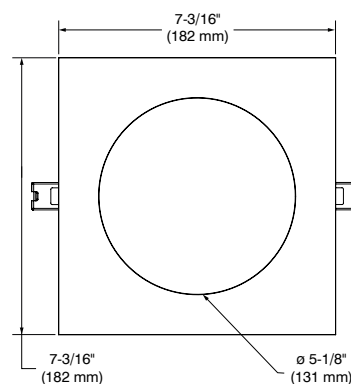

Recessed ultra-thin LED trim for insulated ceiling and suitable for dry locations. The thin profile with spring clips allows for quick and easy installation. Ideal for confined spaces.

SPECIFICATIONS

COLOR TEMPERATURES	3,000K and 4,000K
CRI	80+
LED MODULE	Epistar 2835
VOLTAGE	120 VAC
POWER	12 Watts
POWER FACTOR	>85%
LUMEN OUTPUT	Up to 850 lumens, 71 lm/W
LIFESPAN	L70 @ 50,000 hours
TRIM	Thin profile 1-3/16" (30 mm) Matte White (-11) or Brushed Nickel (-12BR) available. Packaged with a plastic protection film on the bottom face to ensure ease of installation.
BEAM	Very Wide Flood → 150°
WIRE TYPE	FT4
MOUNTING	The space required beyond ceiling material is 1-1/2" (38 mm). The maximal thickness of the ceiling is 1" (25 mm). Beyond this thickness, springs will apply less pressure between the trim and the ceiling. The base of the trim will thus have some difficulty to sit flush with the ceiling.