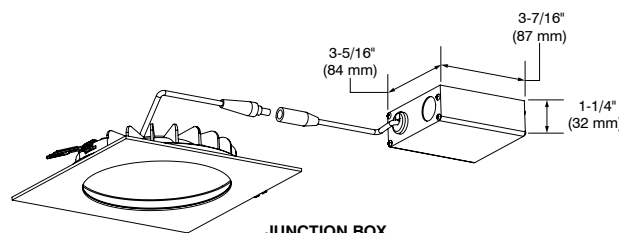

Recessed ultra-thin LED trim for insulated ceiling and suitable for dry locations. The thin profile with spring clips allows for quick and easy installation. Ideal for confined spaces.

SPECIFICATIONS

COLOR TEMPERATURES	3,000K and 4,000K
CRI	80+
LED MODULE	Epistar 2835
VOLTAGE	120 VAC
POWER	12 Watts
POWER FACTOR	>85%
LUMEN OUTPUT	Up to 850 lumens, 71 lm/W
LIFESPAN	L70 @ 50,000 hours
TRIM	Thin profile 1-3/16" (30 mm) Matte White (-11) or Brushed Nickel (-12BR) available. Packaged with a plastic protection film on the bottom face to ensure ease of installation.
BEAM	Very Wide Flood → 150°
WIRE TYPE	FT4
MOUNTING	The space required beyond ceiling material is 1-1/2" (38 mm). The maximal thickness of the ceiling is 1" (25 mm). Beyond this thickness, springs will apply less pressure between the trim and the ceiling. The base of the trim will thus have some difficulty to sit flush with the ceiling.