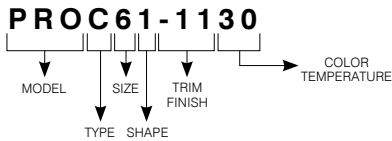

CODIFICATION EXAMPLE

ORDERING CODE

MODEL	TYPE	SIZE	SHAPE	TRIM FINISHES	COLOR TEMPERATURES
PRO	C	6	1		
PRO Profilux	C Indirect Lighting	6 6 inches	1 Square	-11 Matte White -12BR Brushed Nickel	30 3,000K 40 4,000K