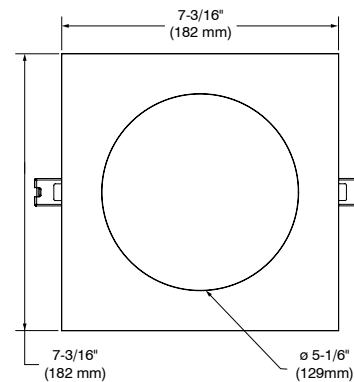

SPECIFICATION SHEET

PROC61

6" Profilux Series

Complete Unit: LED Square Indirect Lighting Trim including the Junction Box and Driver

Project _____

Notes _____

Fixture Type _____

Date _____

SPECIFICATIONS

COLOR TEMPERATURES	3,000K and 4,000K
CRI	80+
LED MODULE	Epistar 2835 - Meets ANSI CCT binning requirements
VOLTAGE	120 VAC
POWER	12 Watts
POWER FACTOR	>85%
LUMEN OUTPUT	Up to 800 lumens, 67 lm/W
LIFESPAN	L70 @ 50,000 hours
TRIM	Thin profile 1-3/16" (30 mm) Matte White (-11) or Brushed Nickel (-12BR) available.
BEAM	Very Wide Flood → 150°
WIRE TYPE	FT4
MOUNTING	The space required beyond ceiling material is 1-1/2" (38 mm). The maximal thickness of the ceiling is 1" (25 mm). Beyond this thickness, springs will apply less pressure between the trim and the ceiling. The base of the trim will thus have some difficulty to fit perfectly with the ceiling.