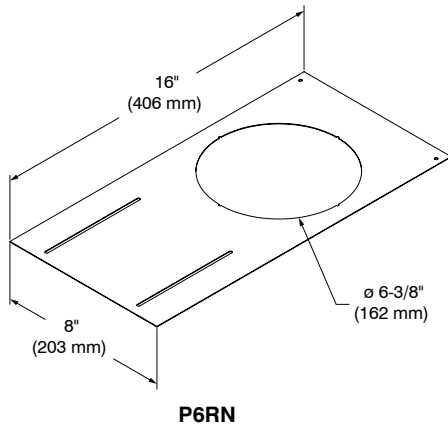

Code: P6RN (without bars)
P6RNW (with bars)

GOOF RINGS OPTION

Code: RR6-11 (Matte White)
RR6-12BR (Brushed Nickel)

Outside diameter: \varnothing 8" (203 mm)
Inside diameter: \varnothing 6-3/8" (162 mm)

CABLE OPTION