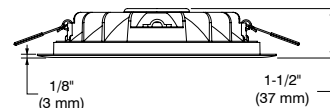

Recessed ultra-thin LED trim for insulated ceiling and suitable for dry locations. The thin profile with spring clips allows for quick and easy installation. Ideal for confined spaces.

SPECIFICATIONS

COLOR TEMPERATURES	3,000K and 4,000K
CRI	80+
LED MODULE	Epistar 2835 - Meets ANSI CCT binning requirements
VOLTAGE	120 VAC
POWER	12 Watts
POWER FACTOR	>85%
LUMEN OUTPUT	Up to 800 lumens, 67 lm/W
LIFESPAN	L70 @ 50,000 hours
TRIM	Thin profile 1-1/2" (38 mm) Matte White (-11) or Brushed Nickel (-12BR) available.
BEAM	Very Wide Flood → 150°
WIRE TYPE	FT4
MOUNTING	The space required beyond ceiling material is 1-1/2" (38 mm). The maximal thickness of the ceiling is 1" (25 mm). Beyond this thickness, springs will apply less pressure between the trim and the ceiling. The base of the trim will thus have some difficulty to fit perfectly with the ceiling.