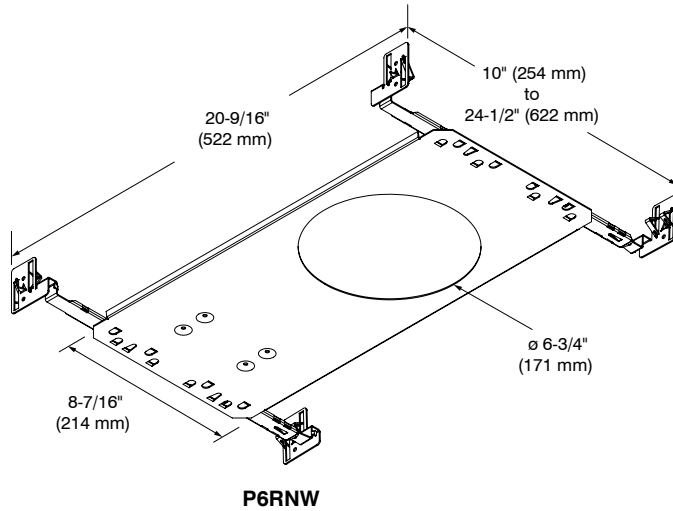

PROC60

6" Profilux Series

Complete Unit: LED Round Indirect Lighting Trim including the Junction Box and Driver

Project _____

Notes _____

Fixture Type _____

Date _____

MOUNTING PLATE OPTION

Code: P6RN (without bars)
P6RNW (with bars)

GOOF RINGS OPTION

Code: RR6-11 (Matte White)
RR6-12BR (Brushed Nickel)

Outside diameter: \varnothing 8" (203 mm)
Inside diameter: \varnothing 6-3/8" (162 mm)

CABLE OPTION