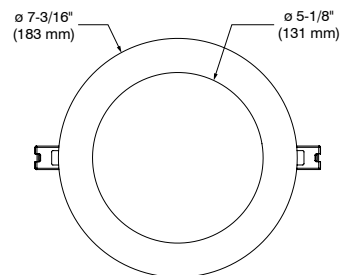

Recessed ultra-thin LED trim for insulated ceiling and suitable for dry locations. The thin profile with spring clips allows for quick and easy installation. Ideal for confined spaces.

SPECIFICATIONS

COLOR TEMPERATURES	3,000K and 4,000K
CRI	80+
LED MODULE	Epistar 2835 - Meets ANSI CCT binning requirements
VOLTAGE	120 VAC
POWER	12 Watts
POWER FACTOR	>85%
LUMEN OUTPUT	Up to 800 lumens, 67 lm/W
LIFESPAN	L70 @ 50,000 hours
TRIM	Thin profile 1-1/2" (38 mm) Matte White (-11) or Brushed Nickel (-12BR) available.
BEAM	Very Wide Flood → 150°
WIRE TYPE	FT4
MOUNTING	The space required beyond ceiling material is 1-1/2" (38 mm). The maximal thickness of the ceiling is 1" (25 mm). Beyond this thickness, springs will apply less pressure between the trim and the ceiling. The base of the trim will thus have some difficulty to fit perfectly with the ceiling.

Code: P6RN (without bars)
P6RNW (with bars)

GOOF RINGS OPTION

Code: RR6-11 (Matte White)
RR6-12BR (Brushed Nickel)

Outside diameter: \varnothing 8" (203 mm)
Inside diameter: \varnothing 6-3/8" (162 mm)

CABLE OPTION