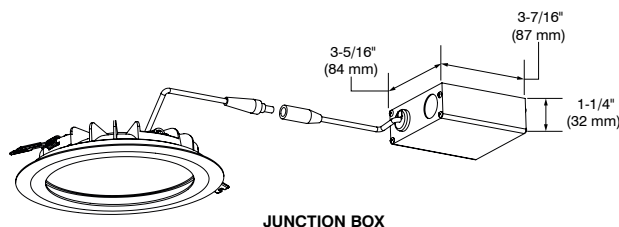

Recessed ultra-thin LED trim for insulated ceiling and suitable for dry locations. The thin profile with spring clips allows for quick and easy installation. Ideal for confined spaces.

SPECIFICATIONS

COLOR TEMPERATURES	3,000K and 4,000K
CRI	80+
LED MODULE	Epistar 2835 - Meets ANSI CCT binning requirements
VOLTAGE	120 VAC
POWER	12 Watts
POWER FACTOR	>85%
LUMEN OUTPUT	Up to 800 lumens, 67 lm/W
LIFESPAN	L70 @ 50,000 hours
TRIM	Thin profile 1-1/2" (38 mm) Matte White (-11) or Brushed Nickel (-12BR) available.
BEAM	Very Wide Flood → 150°
WIRE TYPE	FT4
MOUNTING	The space required beyond ceiling material is 1-1/2" (38 mm). The maximal thickness of the ceiling is 1" (25 mm). Beyond this thickness, springs will apply less pressure between the trim and the ceiling. The base of the trim will thus have some difficulty to fit perfectly with the ceiling.