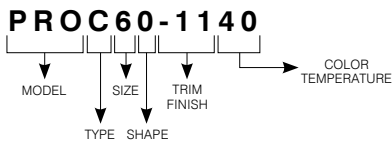

CODIFICATION EXAMPLE

ORDERING CODE

MODEL	TYPE	SIZE	SHAPE	TRIM FINISHES	COLOR TEMPERATURES
PRO	C	6	0		
PRO Profilux	C Indirect Lighting	6 6 inches	0 Round	-11 Matte White -12BR Brushed Nickel	30 3,000K 40 4,000K