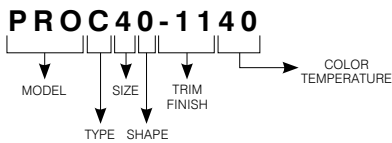

CODIFICATION EXAMPLE

ORDERING CODE

MODEL	TYPE	SIZE	SHAPE	TRIM FINISHES	COLOR TEMPERATURES
PRO	C	4	0		
PRO Profilux	C Indirect Lighting	4 4 inches	0 Round	-11 Matte White -12BR Brushed Nickel	30 3,000K 40 4,000K