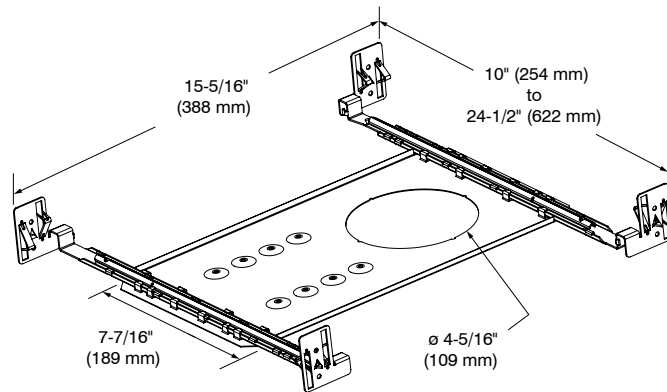

PROC40

4" Profilux Series

Complete Unit: LED Round Indirect Lighting Trim including the Junction Box and Driver

Project _____

Notes _____

Fixture Type _____

Date _____

MOUNTING PLATE OPTION

Code: P4RN (without bars)
P4RNV (with bars)

P4RN

P4RNV

GOOF RINGS OPTION

Code: RR4-11 (Matte White)
RR4-12BR (Brushed Nickel)

Outside diameter: \varnothing 6-1/8" (156 mm)
Inside diameter: \varnothing 4-1/4" (108 mm)