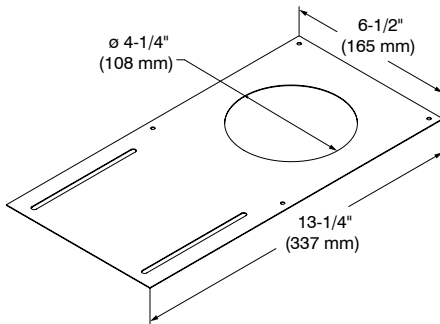

Code: P4RN (without bars)
P4RNV (with bars)

P4RN

P4RNV

GOOF RINGS OPTION

Code: RR4-11 (Matte White)
RR4-12BR (Brushed Nickel)

Outside diameter: \varnothing 6-1/8" (156 mm)
Inside diameter: \varnothing 4-1/4" (108 mm)