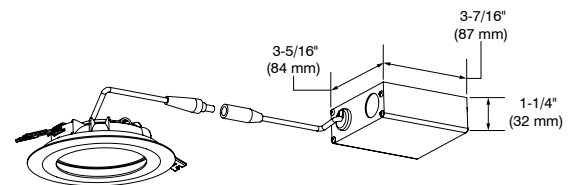

SPECIFICATION SHEET

PROC40**4" Profilux Series****Complete Unit: LED Round Indirect Lighting Trim including the Junction Box and Driver**

Project _____

Notes _____

Fixture Type _____

Date _____

PROC40-11xx (illustrated)

Recessed ultra-thin LED trim for insulated ceiling and suitable for dry locations. The thin profile with spring clips allows for quick and easy installation. Ideal for confined spaces.

SPECIFICATIONS

COLOR TEMPERATURES	3,000K and 4,000K
CRI	80+
LED MODULE	Epistar 2835 - Meets ANSI CCT binning requirements
VOLTAGE	120 VAC
POWER	9 Watts
POWER FACTOR	>85%
LUMEN OUTPUT	Up to 550 lumens, 61 lm/W
LIFESPAN	L70 @ 50,000 hours
TRIM	Thin profile 1-5/16" (33 mm) Matte White (-11) or Brushed Nickel (-12BR) finishes available.
BEAM	Very Wide Flood → 150°
WIRE TYPE	FT4

MOUNTING

The space required beyond ceiling material is 1-1/2" (38 mm). The maximal thickness of the ceiling is 1" (25 mm). Beyond this thickness, springs will apply less pressure between the trim and the ceiling. The base of the trim will thus have some difficulty to fit perfectly with the ceiling.