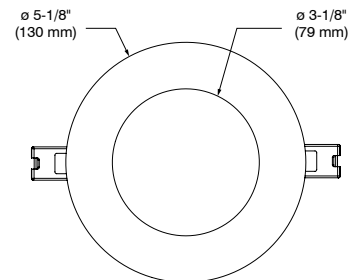

JUNCTION BOX

CONTRASTE

1009, rue du Parc Industriel
Lévis (Québec) G6Z 1C5 Canada
Tel.: 1-888-839-4624
Fax.: 1-877-839-7057
contrastlighting.com
info@contrastlighting.com

© 2017 Contrast Lighting M.L. Inc.
All rights reserved

Contrast Lighting M.L. Inc. reserves the right to make changes in specifications and/or to discontinue any product at any time without notice or obligation and will not be liable for any consequences resulting from the use of this publication.