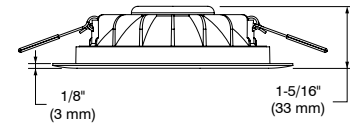

Recessed ultra-thin LED trim for insulated ceiling and suitable for dry locations. The thin profile with spring clips allows for quick and easy installation. Ideal for confined spaces.

SPECIFICATIONS

COLOR TEMPERATURES	3,000K and 4,000K
CRI	80+
LED MODULE	Epistar 2835 - Meets ANSI CCT binning requirements
VOLTAGE	120 VAC
POWER	9 Watts
POWER FACTOR	>85%
LUMEN OUTPUT	Up to 550 lumens, 61 lm/W
LIFESPAN	L70 @ 50,000 hours
TRIM	Thin profile 1-5/16" (33 mm) Matte White (-11) or Brushed Nickel (-12BR) finishes available.
BEAM	Very Wide Flood → 150°
WIRE TYPE	FT4

MOUNTING

The space required beyond ceiling material is 1-1/2" (38 mm). The maximal thickness of the ceiling is 1" (25 mm). Beyond this thickness, springs will apply less pressure between the trim and the ceiling. The base of the trim will thus have some difficulty to fit perfectly with the ceiling.