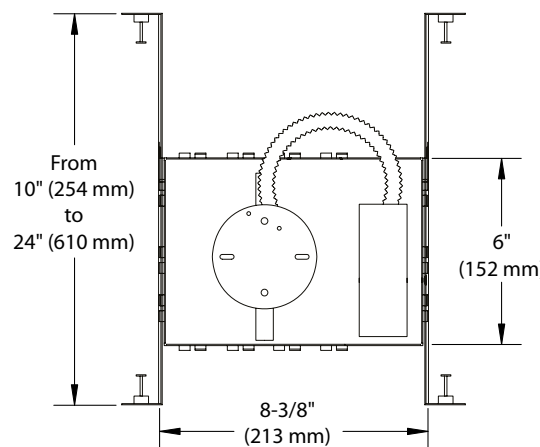

PRILUX

4" Series

Project	
Notes	
Fixture Type	
Date	

Complete Unit: Non-IC New Construction Housing, Trim and LED lamp

PAR20 LED

DESCRIPTION

Non-IC New Construction housing can be installed in damp or wet (shower trim only) locations, indoor and outdoor.

HOUSING SPECIFICATIONS

HOUSING DETAILS	MAX 50W 0,030" (0,76 mm) thickness galvanized steel Below-ceiling accessible	
MOUNTING	Perfect fit into ceiling No light leakage	
CEILING FINISH	Cutout Ø 4-1/4" (108 mm)	Thickness Installs to ceilings up to 1-3/8" (35 mm) thick.
THERMAL PROTECTOR	TC 221°F (105°C)	
VOLTAGE	120 Volts	
CERTIFICATIONS	<ul style="list-style-type: none"> cULus Listed E252582 for damp or wet (shower trim only) locations Energy Star® certified lamp included 	