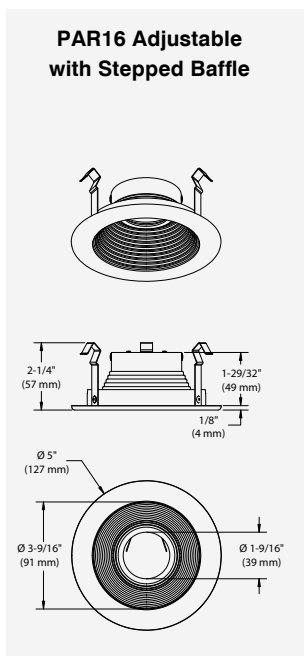

PRILUX

4" Series

TRIM SPECIFICATIONS

LIGHT SOURCE

PAR16 LED High Brightness

Color: Warm White (3,000K)
500 Lumen output
CRI: 90 +
Beam Angle: 40°
Lifespan: 50,000 hours
Power Consumption: 6.5W
Compatible with most incandescent, Magnetic Low Voltage (MLV) and Electronic Low Voltage (ELV) dimmers.

PAR20 LED High Brightness

Color: Warm White (3,000K)
600 Lumen output
CRI: 90 +
Beam Angle: 40°
Lifespan: 50,000 hours
Power Consumption: 7W
Compatible with most incandescent, Magnetic Low Voltage (MLV) and Electronic Low Voltage (ELV) dimmers.

Due to constant evolution of LED lamps and associated dimmers we must test them regularly. We invite you to consult frequently our Web site to find our dimmer compatibility list: www.contrastlighting.com

TRIM TYPES

Round Adjustable Trim up to 20° for PAR16 LED and PAR20 LED in White (-G01), Matte White (-G11) or Satin Nickel (-G13) and for PAR20 LED only Matte Black (-G22)

Round Adjustable Trim up to 20° for PAR16 LED White with Black Step Baffle (-B01B) and for PAR20 LED White with White Step Baffle (-B01W) or Black Step Baffle (-B01B)

Round Shower Trim for PAR16 LED and PAR20 LED in White (-S01) and for PAR20 LED only Matte White (-S11) and Satin Nickel (-S13)

WARRANTY

- Housing and Trims: 1 year
- PAR16 and PAR20 lamps, 50,000 hours (5 years)