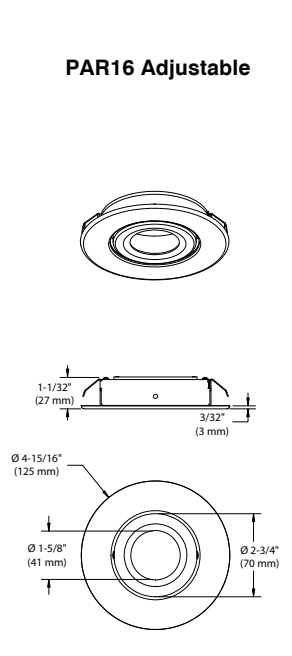

PRILUX

4" Series

TRIM SPECIFICATIONS

LIGHT SOURCE

PAR16 LED High Brightness

Color: Warm White (3,000K)
500 Lumen output
CRI: 90 +
Beam Angle: 40°
Lifespan: 50,000 hours
Power Consumption: 6.5W
Compatible with most incandescent, Magnetic Low Voltage (MLV) and Electronic Low Voltage (ELV) dimmers.

PAR20 LED High Brightness

Color: Warm White (3,000K)
600 Lumen output
CRI: 90 +
Beam Angle: 40°
Lifespan: 50,000 hours
Power Consumption: 7W
Compatible with most incandescent, Magnetic Low Voltage (MLV) and Electronic Low Voltage (ELV) dimmers.

Due to constant evolution of LED lamps and associated dimmers we must test them regularly. We invite you to consult frequently our Web site to find our dimmer compatibility list: www.contrastlighting.com

TRIM TYPES

Round Adjustable Trim up to 20° for PAR16 LED and PAR20 LED in White (-G01), Matte White (-G11) or Satin Nickel (-G13) and for PAR20 LED only Matte Black (-G22)

Round Adjustable Trim up to 20° for PAR16 LED White with Black Step Baffle (-B01B) and for PAR20 LED White with White Step Baffle (-B01W) or Black Step Baffle (-B01B)

Round Shower Trim for PAR16 LED and PAR20 LED in White (-S01) and for PAR20 LED only Matte White (-S11) and Satin Nickel (-S13)

WARRANTY

- Housing and Trims: 1 year
- PAR16 and PAR20 lamps, 50,000 hours (5 years)