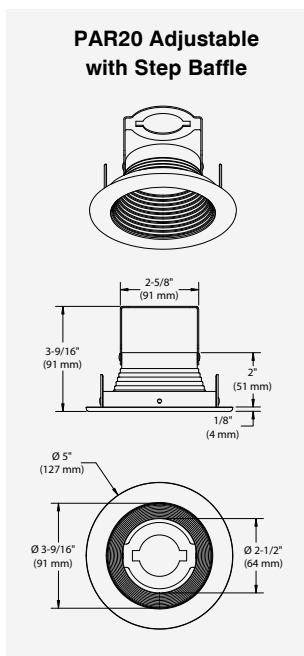

PRILUX

4" Series

TRIM SPECIFICATIONS

LIGHT SOURCE

PAR16 LED High Brightness

Color: Warm White (3,000K)
500 Lumen output
CRI: 90 +
Beam Angle: 40°
Lifespan: 50,000 hours
Power Consumption: 6.5W
Compatible with most incandescent, Magnetic Low Voltage (MLV) and Electronic Low Voltage (ELV) dimmers.

PAR20 LED High Brightness

Color: Warm White (3,000K)
600 Lumen output
CRI: 90 +
Beam Angle: 40°
Lifespan: 50,000 hours
Power Consumption: 7W
Compatible with most incandescent, Magnetic Low Voltage (MLV) and Electronic Low Voltage (ELV) dimmers.

Due to constant evolution of LED lamps and associated dimmers we must test them regularly. We invite you to consult frequently our Web site to find our dimmer compatibility list: www.contrastlighting.com

TRIM TYPES

Round Adjustable Trim up to 20° for PAR16 LED and PAR20 LED in White (-G01), Matte White (-G11) or Satin Nickel (-G13) and for PAR20 LED only Matte Black (-G22)

Round Adjustable Trim up to 20° for PAR16 LED White with Black Step Baffle (-B01B) and for PAR20 LED White with White Step Baffle (-B01W) or Black Step Baffle (-B01B)

Round Shower Trim for PAR16 LED and PAR20 LED in White (-S01) and for PAR20 LED only Matte White (-S11) and Satin Nickel (-S13)

WARRANTY

- Housing and Trims: 1 year
- PAR16 and PAR20 lamps, 50,000 hours (5 years)