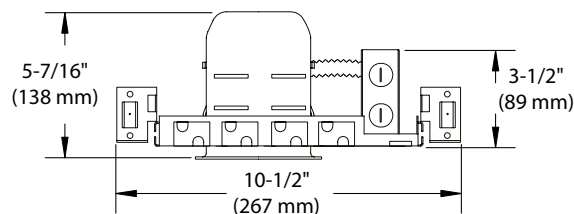

HOUSING SPECIFICATIONS

HOUSING DETAILS	MAX 50W 0,030" (0,76 mm) thickness galvanized steel Below-ceiling accessible	
MOUNTING	Perfect fit into ceiling No light leakage	
CEILING FINISH	Cutout Ø 4-1/4" (108 mm)	Thickness Installs to ceilings up to 1-3/8" (35 mm) thick.
THERMAL PROTECTOR	TC 221°F (105°C)	
VOLTAGE	120 Volts	
CERTIFICATIONS	<ul style="list-style-type: none"> cULus Listed E252582 for damp or wet (shower trim only) locations Energy Star® certified lamp included 	