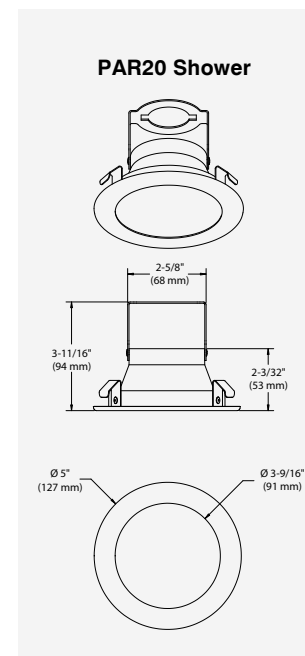

PRILUX

4" Series

TRIM SPECIFICATIONS

LIGHT SOURCE

PAR16 LED High Brightness

Color: Warm White (3,000K)
500 Lumen output
CRI: 90 +
Beam Angle: 40°
Lifespan: 50,000 hours
Power Consumption: 6.5W
Compatible with most incandescent, Magnetic Low Voltage (MLV) and Electronic Low Voltage (ELV) dimmers.

PAR20 LED High Brightness

Color: Warm White (3,000K)
600 Lumen output
CRI: 90 +
Beam Angle: 40°
Lifespan: 50,000 hours
Power Consumption: 7W
Compatible with most incandescent, Magnetic Low Voltage (MLV) and Electronic Low Voltage (ELV) dimmers.

Due to constant evolution of LED lamps and associated dimmers we must test them regularly. We invite you to consult frequently our Web site to find our dimmer compatibility list: www.contrastlighting.com

TRIM TYPES

Round Adjustable Trim up to 20° for PAR16 LED and PAR20 LED in White (-G01), Matte White (-G11) or Satin Nickel (-G13) and for PAR20 LED only Matte Black (-G22)

Round Adjustable Trim up to 20° for PAR16 LED White with Black Step Baffle (-B01B) and for PAR20 LED White with White Step Baffle (-B01W) or Black Step Baffle (-B01B)

Round Shower Trim for PAR16 LED and PAR20 LED in White (-S01) and for PAR20 LED only Matte White (-S11) and Satin Nickel (-S13)

WARRANTY

- Housing and Trims: 1 year
- PAR16 and PAR20 lamps, 50,000 hours (5 years)