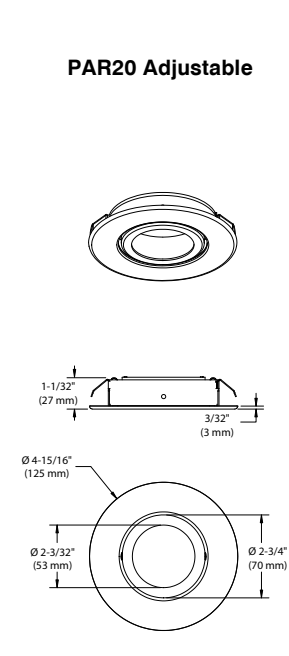

PRILUX

4" Series

TRIM SPECIFICATIONS

LIGHT SOURCE

PAR16 LED High Brightness

Color: Warm White (3,000K)
500 Lumen output
CRI: 90 +
Beam Angle: 40°
Lifespan: 50,000 hours
Power Consumption: 6.5W
Compatible with most incandescent, Magnetic Low Voltage (MLV) and Electronic Low Voltage (ELV) dimmers.

PAR20 LED High Brightness

Color: Warm White (3,000K)
600 Lumen output
CRI: 90 +
Beam Angle: 40°
Lifespan: 50,000 hours
Power Consumption: 7W
Compatible with most incandescent, Magnetic Low Voltage (MLV) and Electronic Low Voltage (ELV) dimmers.

Due to constant evolution of LED lamps and associated dimmers we must test them regularly. We invite you to consult frequently our Web site to find our dimmer compatibility list: www.contrastlighting.com

TRIM TYPES

Round Adjustable Trim up to 20° for PAR16 LED and PAR20 LED in White (-G01), Matte White (-G11) or Satin Nickel (-G13) and for PAR20 LED only Matte Black (-G22)

Round Adjustable Trim up to 20° for PAR16 LED White with Black Step Baffle (-B01B) and for PAR20 LED White with White Step Baffle (-B01W) or Black Step Baffle (-B01B)

Round Shower Trim for PAR16 LED and PAR20 LED in White (-S01) and for PAR20 LED only Matte White (-S11) and Satin Nickel (-S13)

WARRANTY

- Housing and Trims: 1 year
- PAR16 and PAR20 lamps, 50,000 hours (5 years)