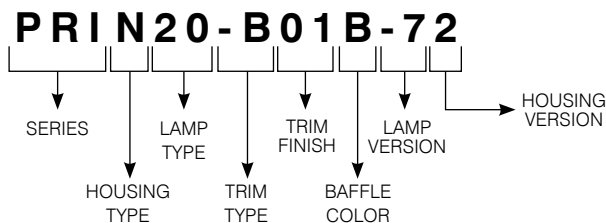

PRILUX

4" Series

CODIFICATION EXAMPLE

ORDERING CODE for Complete Unit

SERIES	HOUSING TYPE	LAMP TYPE	TRIM TYPE	TRIM FINISH	BAFFLE COLOR	LAMP VERSION	HOUSING VERSION
PRI	N					-7	2
PRI	N New Construction	16 PAR16	-G Adjustable	01 White 11 Matte White 13 Satin Nickel	N/A	-7 Generation 7	2 Generation 2
		16 PAR16	-B Adjustable with Step Baffle	01 White	B Black		
		16 PAR16	-S Shower	01 White	N/A		
-----							
		20 PAR20	-G Adjustable	01 White 11 Matte White 13 Satin Nickel 22 Matte Black	N/A		
		20 PAR20	-B Adjustable with Step Baffle	01 White	W White B Black		
		20 PAR20	-S Shower	01 White 11 Matte White 13 Satin Nickel	N/A		

Note: For Contractor Pack (6 Complete Units), add **CPK** at the beginning of the ordering code.

Ex.: **CPKPRIN20-G01-72 (PAR20)**

CPKPRIN16-G01-72 (PAR16)

CONTRASTE

1009, rue du Parc Industriel
Lévis (Québec) G6Z 1C5 Canada
Tel.: 1-888-839-4624 Fax: 1-877-839-7057
info@contrastlighting.com
www.contrastlighting.com

© 2016 Contrast Lighting M.L. Inc.
All rights reserved

Contrast Lighting reserves the right to make changes in specifications and/or to discontinue any product at any time without notice or obligation and will not be liable for any consequences resulting from the use of this publication.