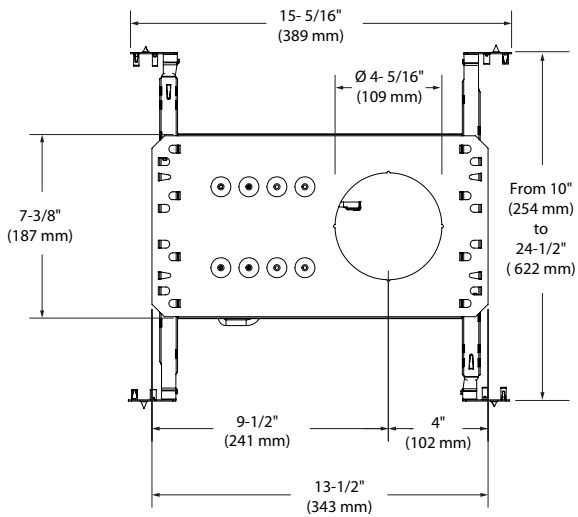

CONTRASTE

1009, rue du Parc Industriel
Lévis (Québec) G6Z 1C5 Canada
Tel.: 1-888-839-4624
Fax.: 1-877-839-7057
contrastlighting.com
info@contrastlighting.com

© 2017 Contrast Lighting M.L. Inc.
All rights reserved

Contrast Lighting M.L. Inc. reserves the right to make changes in specifications and/or to discontinue any product at any time without notice or obligation and will not be liable for any consequences resulting from the use of this publication.