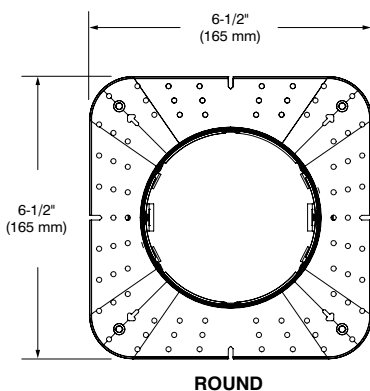

NWA4R-NWA4S

4" Series - Ardito

New Construction Housing

CODIFICATION EXAMPLE

ORDERING CODE

MODEL	SERIES	TYPE OF APERTURE	DRIVER	PERFORMANCE
NWA	4		V	
NWA Ardito New Construction Housing	4 4" Series	R Round S Square	V ELV / 0-10V	1 1,300 lumens 2 1,900 lumens L WD or CT

WD: Warm Dimming
CT: Color Tuning

MUD-IN-PLATE OPTION

Code: MIPA4R (round)
MIPA4S (square)

CONTRASTE

1009, rue du Parc Industriel
Lévis (Québec) G6Z 1C5 Canada
Tel.: 1-888-839-4624
Fax.: 1-877-839-7057
contrastlighting.com
info@contrastlighting.com

© 2017 Contrast Lighting M.L. Inc.
All rights reserved

Contrast Lighting M.L. Inc. reserves the right to make changes in specifications and/or to discontinue any product at any time without notice or obligation and will not be liable for any consequences resulting from the use of this publication.