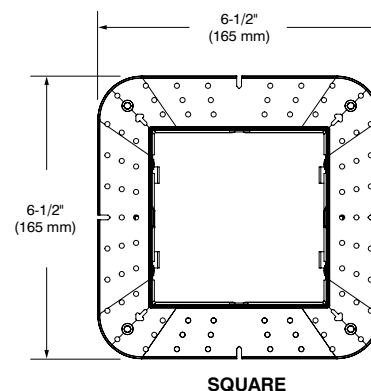

NWA4R-NWA4S

4" Series - Ardito

New Construction Housing

CODIFICATION EXAMPLE

ORDERING CODE

MODEL	SERIES	TYPE OF APERTURE	DRIVER	PERFORMANCE
NWA	4		V	
NWA Ardito New Construction Housing	4 4" Series	R Round S Square	V ELV / 0-10V	1 1,300 lumens 2 1,900 lumens L WD or CT

WD: Warm Dimming
CT: Color Tuning

MUD-IN-PLATE OPTION

Code: MIPA4R (round)
MIPA4S (square)

CONTRASTE

1009, rue du Parc Industriel
Lévis (Québec) G6Z 1C5 Canada
Tel.: 1-888-839-4624
Fax.: 1-877-839-7057
contrastlighting.com
info@contrastlighting.com

© 2017 Contrast Lighting M.L. Inc.
All rights reserved

Contrast Lighting M.L. Inc. reserves the right to make changes in specifications and/or to discontinue any product at any time without notice or obligation and will not be liable for any consequences resulting from the use of this publication.