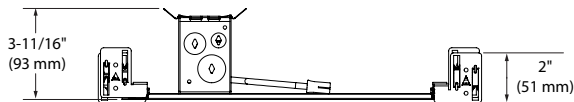

CONTRASTE

1009, rue du Parc Industriel
Lévis (Québec) G6Z 1C5 Canada
Tel.: 1-888-839-4624
Fax.: 1-877-839-7057
contrastlighting.com
info@contrastlighting.com

© 2017 Contrast Lighting M.L. Inc.
All rights reserved

Contrast Lighting M.L. Inc. reserves the right to make changes in specifications and/or to discontinue any product at any time without notice or obligation and will not be liable for any consequences resulting from the use of this publication.