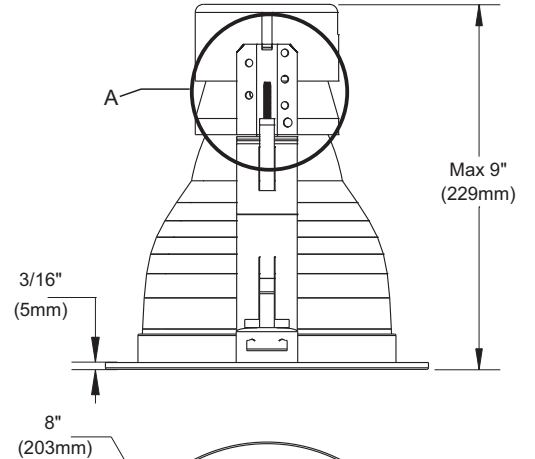

SPECIFICATION SHEET

6" COMPACT FLUORESCENT SERIES

FR6VOW120

OPEN 120° WALL WASH TRIM FOR VERTICAL LAMP

	YES	
	13W to 42W	
	Standard : Semi-specular low iridescence Also available : Matte iridescence free. Add a «M» after the «O» in the code. Example : FR6VOMW120-01	
	NWF6VU13, 18, 42	
	F6VU13, 18, 42	