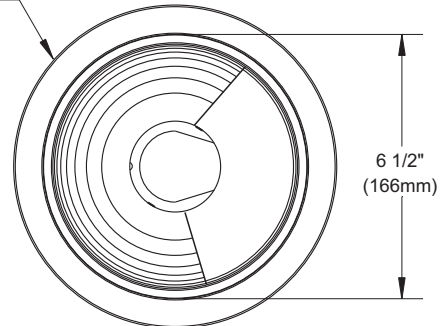

SPECIFICATION SHEET

6" COMPACT FLUORESCENT SERIES

FR6VOW120

OPEN 120° WALL WASH TRIM FOR VERTICAL LAMP

	YES	
	13W to 42W	
	Standard : Semi-specular low iridescence Also available : Matte iridescence free. Add a «M» after the «O» in the code. Example : FR6VOMW120-01	
	NWF6VU13, 18, 42	
	F6VU13, 18, 42	