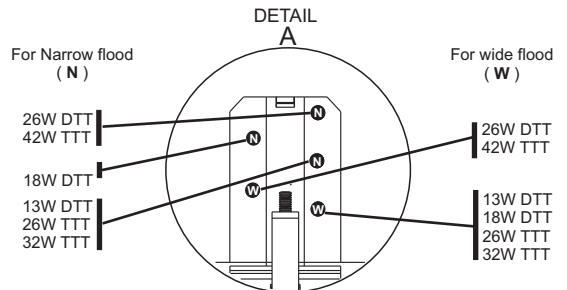

TRIM FINISHES

-01 WHITE	-04BR BRUSHED CHROME	-08 ANTIQUE SILVER
-02 BLACK	-05 ARCHITECTURAL BRONZE	-11 MATTE WHITE
-03 24K GOLD	-06 ANTIQUE COPPER	-12BR BRUSHED NICKEL
-04 CHROME	-07 ANTIQUE BRASS	-13 SATIN NICKEL
		-14 ALMOND

Unless otherwise indicated, trims are for **interior use only**. For exterior use and up to wet conditions, **MARINE GRADE** treatment is **recommended**. Available for finishes -01, -02, -05, -06, -11 and -14 only.

Schema for Narrow / Wide Flood Adjustment